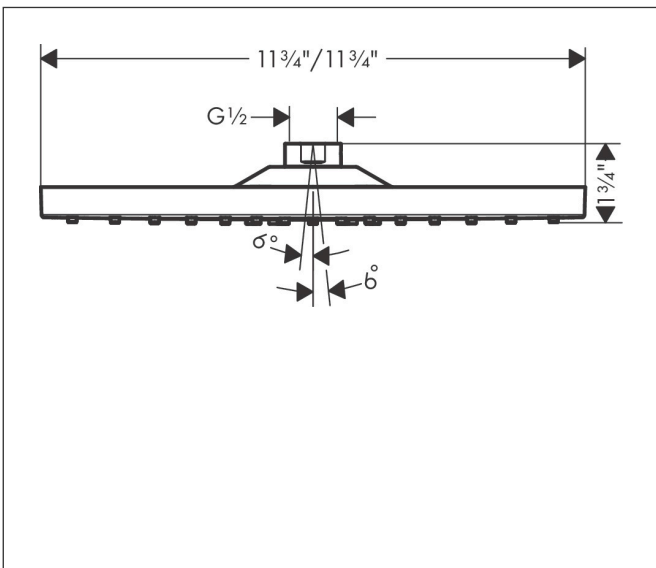

Brand hansgrohe
 Art. Name **Raindance E** Showerhead 300 1-Jet, 2.5 GPM
 Art. Nr. 26926821
 Surface Brushed Nickel
 Pos. 1

Product Picture

Features

- Showerhead size: 300 x 300 mm
- Spray pattern: Rain
- Maximum flow rate (at 3 bar): 9.5 l/min
- Spray disc surface: fully finished matching spray face
- Spray disc removable for cleaning

Drawing

Technology

Spray Types