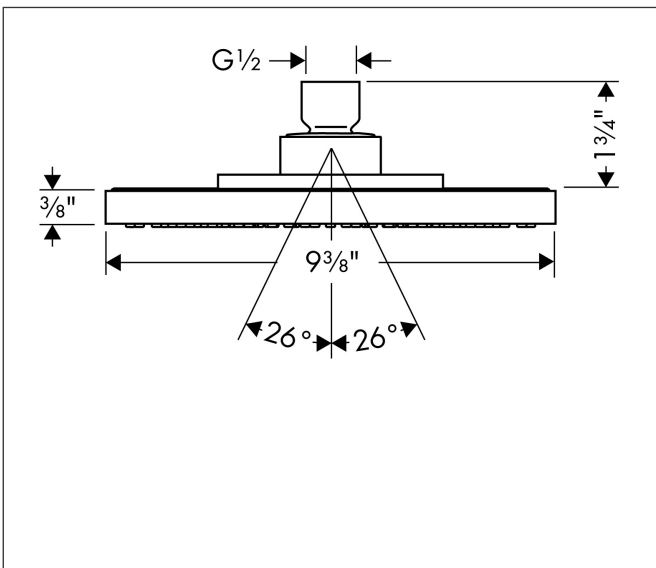

Drawing

Technology

Spray Types