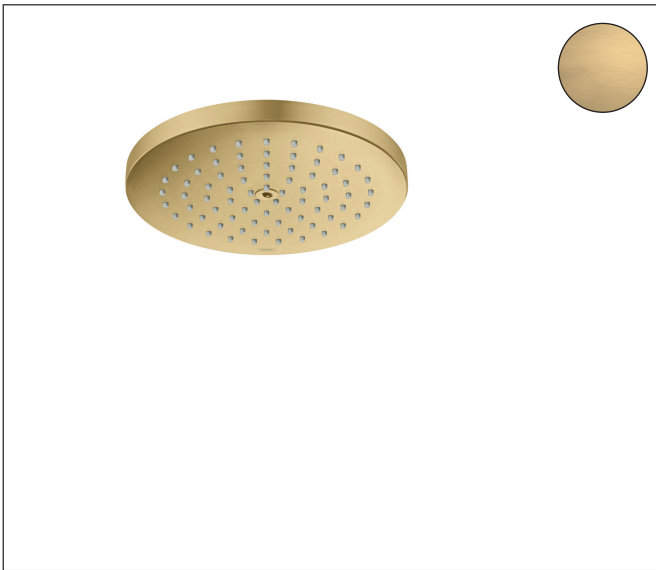

Brand hansgrohe  
 Art. Name **Raindance S** Showerhead 180 1-Jet PowderRain, 2.5 GPM  
 Art. Nr. 26928251  
 Surface Brushed Gold Optic  
 Pos. 1

## Product Picture

## Features

- showerhead size: 7"
- Spray pattern: PowderRain
- Maximum flow rate: 2.5 GPM
- spray disc surface: fully finished matching spray face