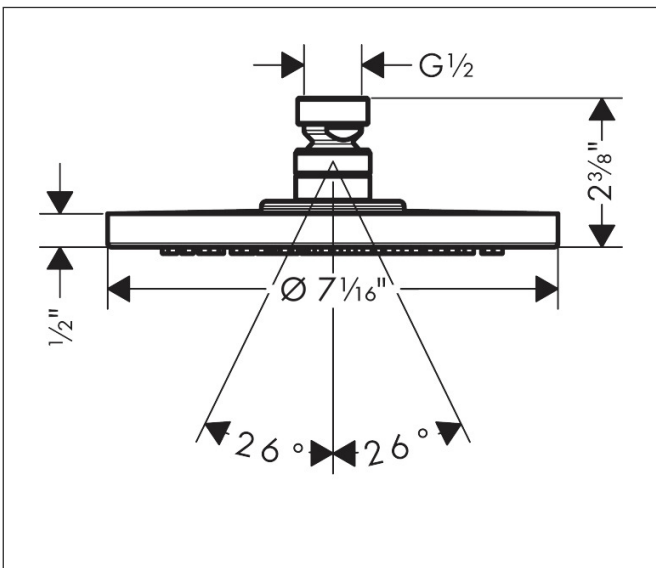

Drawing

Technology

Spray Types