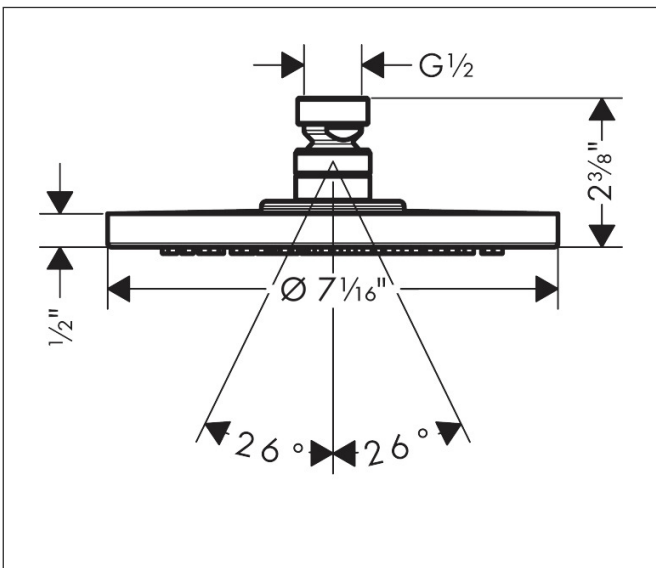

Brand	hansgrohe
Art. Name	Raindance S Showerhead 180 1-Jet PowderRain, 2.5 GPM
Art. Nr.	26928671
Surface	matte black
Pos.	1

Product Picture

Features

- Showerhead size: 180 mm
- Spray pattern: PowderRain
- Maximum flow rate (at 3 bar): 9.5 l/min
- Spray disc surface: fully finished matching spray face

Drawing

Technology

Spray Types