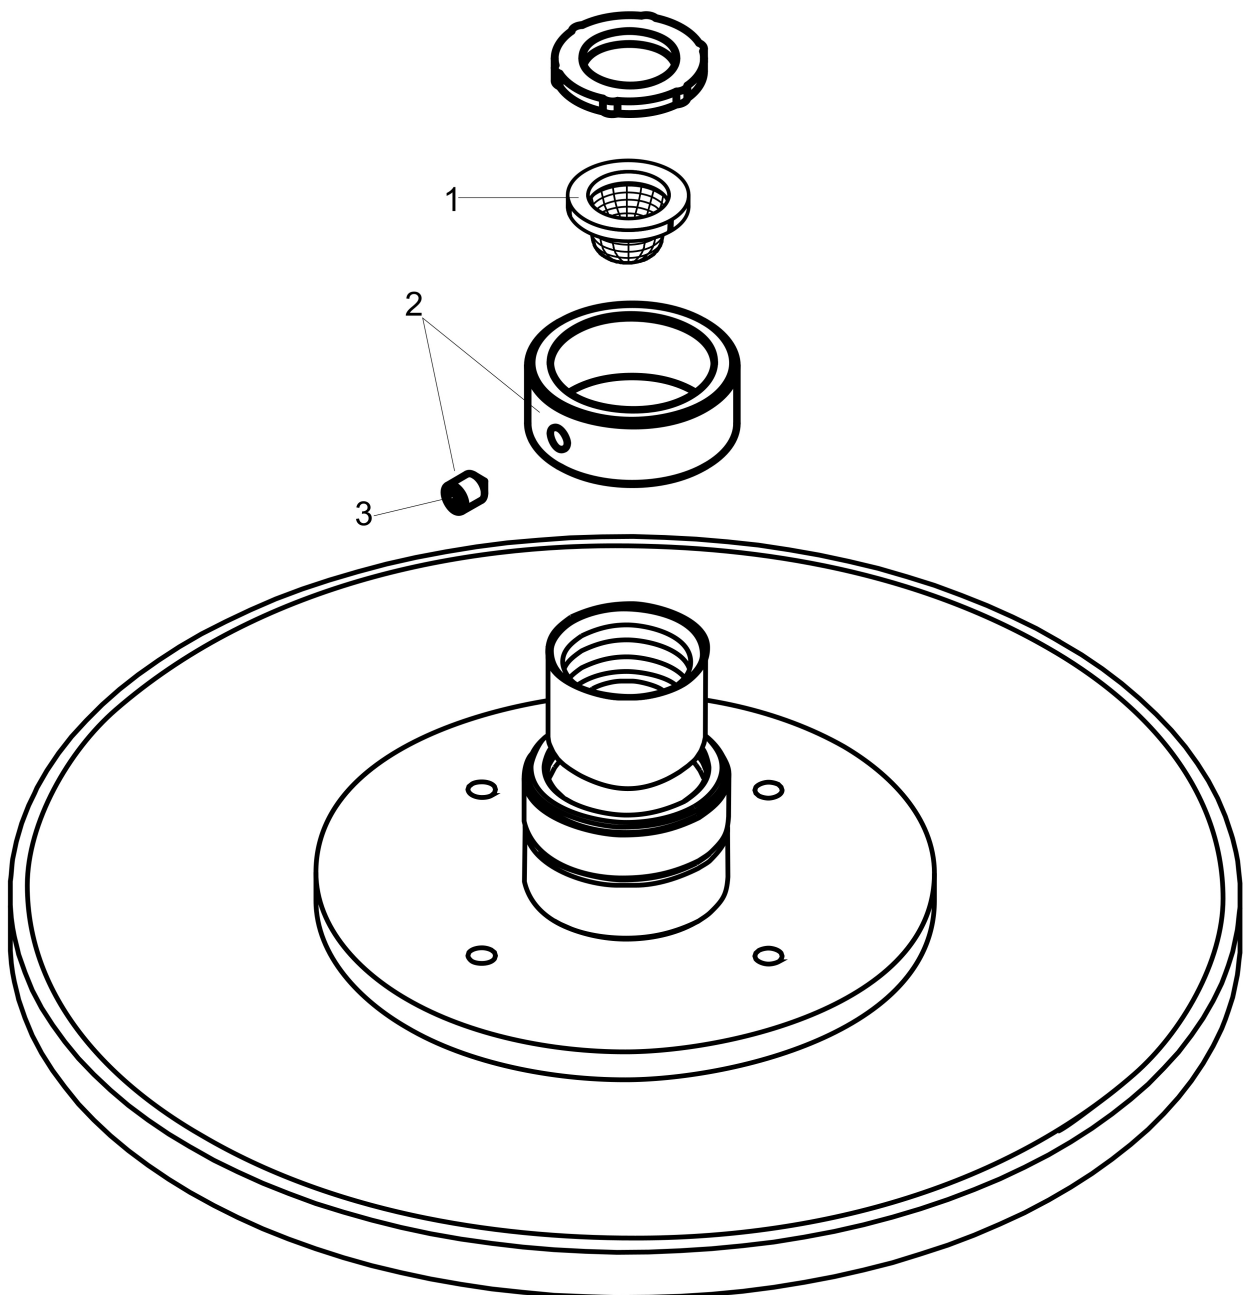

Brand hansgrohe
 Art. Name **Raindance S** Showerhead 180 1-Jet PowderRain, 2.5 GPM
 Art. Nr. 26928701
 Surface Matte White
 Pos. 1

Product Picture

Features

- Showerhead size: 180 mm
- Spray pattern: PowderRain
- Maximum flow rate (at 3 bar): 9.5 l/min
- Spray disc surface: fully finished matching spray face

Drawing

Technology

Spray Types

Brand hansgrohe
Art. Name **Raindance S** Showerhead 180 1-Jet PowderRain, 2.5 GPM
Art. Nr. 26928701
Surface Matte White
Pos. 1

Spare Parts Drawings for build year: >11/20

Brand hansgrohe
 Art. Name **Raindance S** Showerhead 180 1-Jet PowderRain, 2.5 GPM
 Art. Nr. 26928701
 Surface Matte White
 Pos. 1

Spare parts list for build year: >11/20

Pos.	Description	Article number
1	filter	92672000
2	lock washer	98942700
3	hollow set screw M4x6	97767000