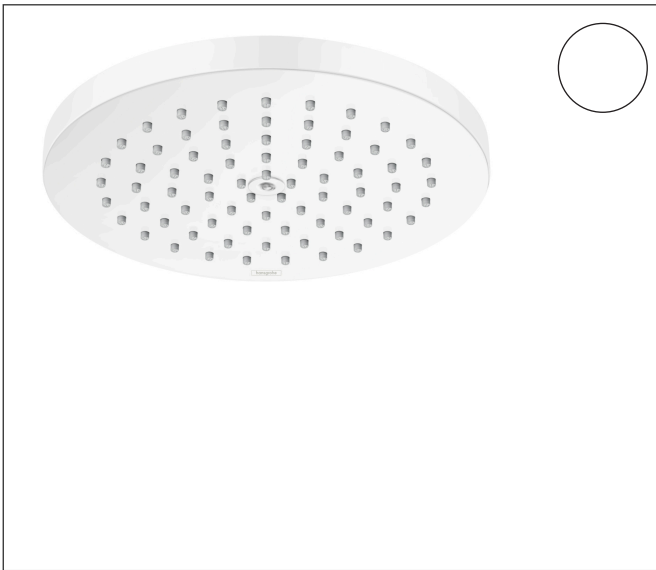

Brand hansgrohe
 Art. Name **Raindance S** Showerhead 180 1-Jet PowderRain, 2.5 GPM
 Art. Nr. 26928701
 Surface Matte White
 Pos. 1

Product Picture

Features

- Showerhead size: 180 mm
- Spray pattern: PowderRain
- Maximum flow rate (at 3 bar): 9.5 l/min
- Spray disc surface: fully finished matching spray face

Drawing

Technology

Spray Types

Brand hansgrohe
Art. Name **Raindance S** Showerhead 180 1-Jet PowderRain, 2.5 GPM
Art. Nr. 26928701
Surface Matte White
Pos. 1

Spare Parts Drawings for build year: >11/20

Brand hansgrohe
 Art. Name **Raindance S** Showerhead 180 1-Jet PowderRain, 2.5 GPM
 Art. Nr. 26928701
 Surface Matte White
 Pos. 1

Spare parts list for build year: >11/20

Pos.	Description	Article number
1	filter	92672000
2	lock washer	98942700
3	hollow set screw M4x6	97767000