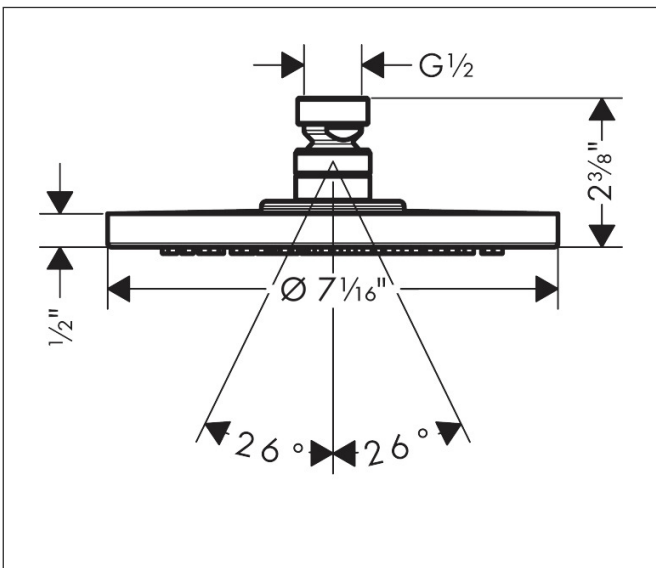

Brand hansgrohe
 Art. Name **Raindance S** Showerhead 180 1-Jet PowderRain, 2.5 GPM
 Art. Nr. 26928701
 Surface Matte White
 Pos. 1

Product Picture

Features

- Showerhead size: 180 mm
- Spray pattern: PowderRain
- Maximum flow rate (at 3 bar): 9.5 l/min
- Spray disc surface: fully finished matching spray face

Drawing

Technology

Spray Types

Brand hansgrohe
Art. Name **Raindance S** Showerhead 180 1-Jet PowderRain, 2.5 GPM
Art. Nr. 26928701
Surface Matte White
Pos. 1

Spare Parts Drawings for build year: >11/20

Brand hansgrohe
 Art. Name **Raindance S** Showerhead 180 1-Jet PowderRain, 2.5 GPM
 Art. Nr. 26928701
 Surface Matte White
 Pos. 1

Spare parts list for build year: >11/20

Pos.	Description	Article number
1	filter	92672000
2	lock washer	98942700
3	hollow set screw M4x6	97767000