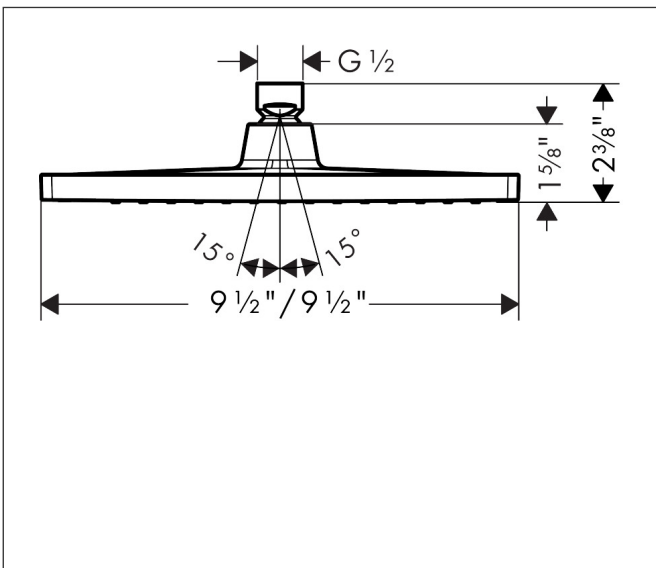

Brand hansgrohe
 Art. Name **Crometta E** Showerhead 240 1-Jet, 1.75 GPM
 Art. Nr. 26943821
 Surface Brushed Nickel
 Pos. 1

Product Picture

Features

- Showerhead size: 240 x 240 mm
- Spray pattern: Rain
- Maximum flow rate (at 3 bar): 6.6 l/min
- 206 no-clog spray nozzles
- Spray disc surface: fully finished matching spray face

Drawing

Technology

Spray Types