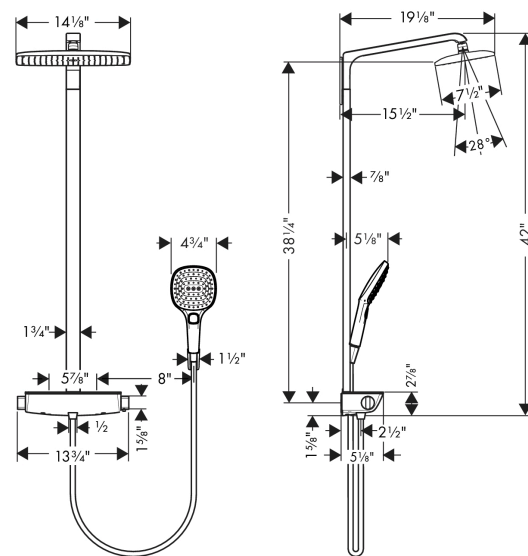

Scale drawing