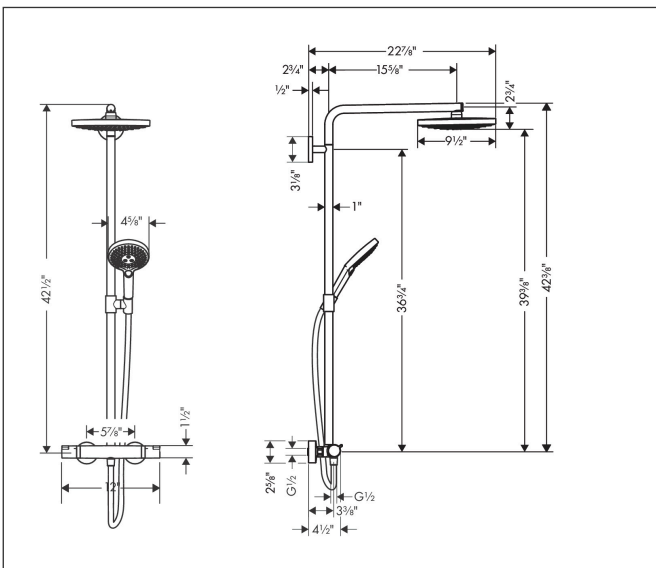

Brand hansgrohe
 Art. Name **Raindance Select S** Showerpipe 240 2-Jet, 2.5 GPM
 Art. Nr. 27129001
 Surface Chrome
 Pos. 1

Product Picture

Drawing

Features

- Consists of: overhead shower, Handshower, shower thermostat, shower hose, Slider
- Spray type overhead shower: RainAir, Rain
- Removable showerhead
- Spray type handshower: RainAir, Rain, Whirl
- Flow rate of handshower (at 3 bar): 9.5 l/min
- Maximum flow rate for Shower pipe at 3 bar: 9.5 l/min
- Pipe can be shortened in height
- Shower bar diameter: 25 mm
- Height-adjustable handshower holder
- Swivel showerarm
- Safety stop at 38 °C
- Outlets controlled via turning handle
- Will not run two outlets at same time
- Exposed installation
- Thermostat cartridge
- Intrinsically safe against backflow
- Designed to run 2 outlets