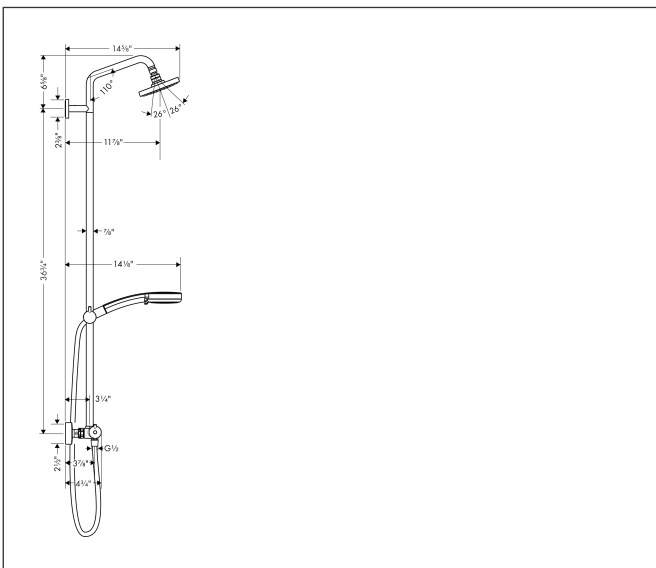

Brand hansgrohe
 Art. Name **Croma** Showerpipe 150 1-Jet, 2.0 GPM
 Art. Nr. 27169001
 Surface Chrome
 Pos. 1

Product Picture

Features

- Spray type overhead shower: RainAir
- Flow rate of handshower (at 3 bar): 6.8 l/min
- Maximum flow rate for Shower pipe at 3 bar: 7.6 l/min
- Height-adjustable handshower holder
- Safety stop at 38°C
- Outlets controlled via turning handle
- Will not run two outlets at same time
- Exposed installation
- Thermostat cartridge

Drawing

Technology

Spray Types