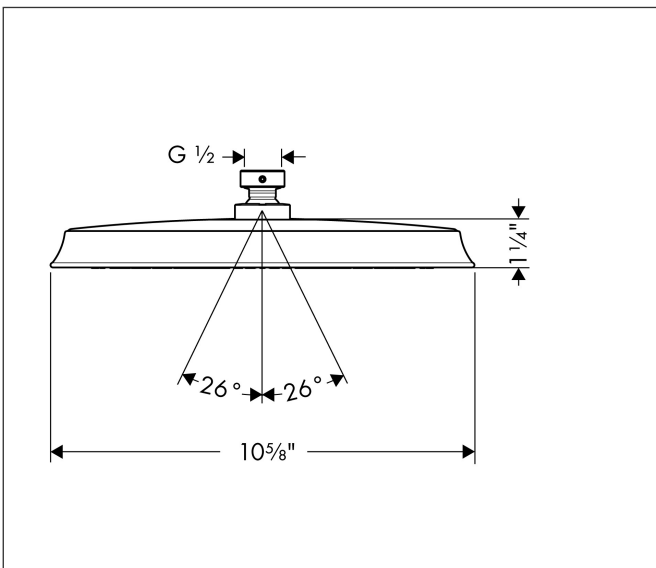

Brand hansgrohe
 Art. Name **Raindance Classic** Showerhead 240 1-Jet, 1.75 GPM
 Art. Nr. 27367671
 Surface matte black
 Pos. 1

Product Picture

Features

- Showerhead size: 240 mm
- Spray pattern: Rain
- Maximum flow rate (at 3 bar): 6.6 l/min
- 140 no-clog spray nozzles
- Spray disc surface: fully finished matching spray face
- Spray disc removable for cleaning

Drawing

Technology

Spray Types