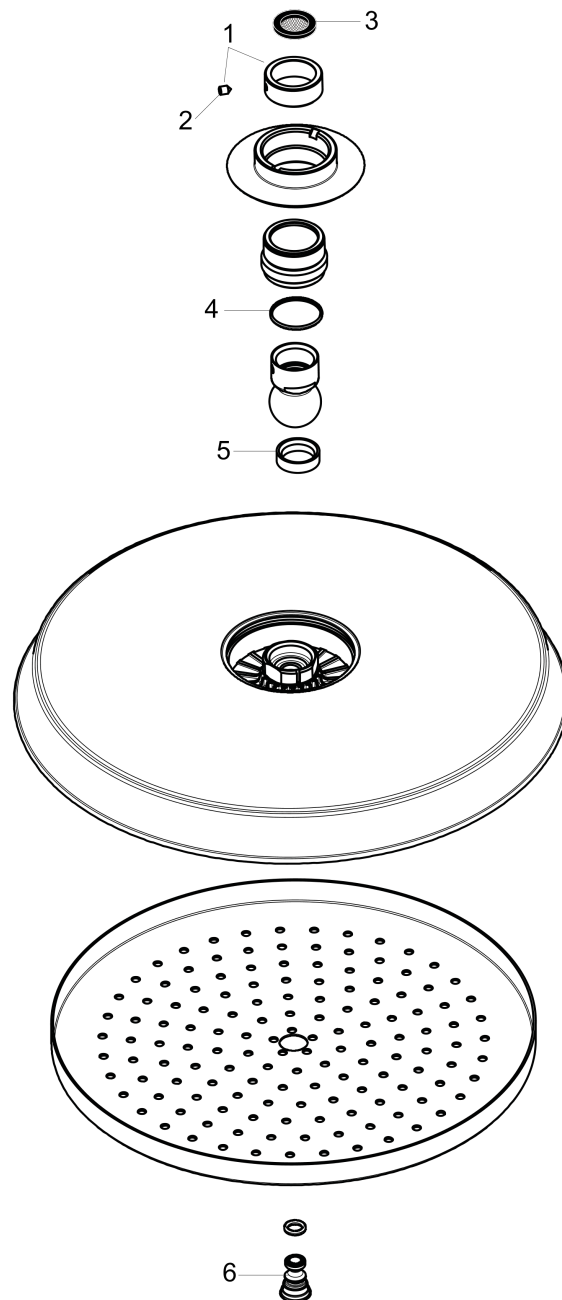

**Raindance Classic
Showerhead 240 1-Jet, 2.0 GPM**

Finishes : **brushed nickel** Part no. : **27377821**

Description

Features

- 140 no-clog spray channels
- Spray modes: Rain
- Flow: 2.0 GPM (7.6 L/Min)
- Fully-finished matching spray face
- Spray face removable for cleaning

Item details

List Price \$ 1,001.00

Technology

Compliance

Product image

Scale drawing

Raindance Classic
Showerhead 240 1-Jet, 2.0 GPM

Finishes : **brushed nickel** Part no. : **27377821**

Exploded drawing

Year of production: >01/18

**Raindance Classic
Showerhead 240 1-Jet, 2.0 GPM**

Finishes : **brushed nickel** Part no. : **27377821**

Spare parts list

Year of production: >01/18

Pos.	Description	Part no.	Price	PU
1	lock washer	98942000	-	1
2	hollow set screw M4x6	97767000	-	1
3	filter packing	94246000	-	1
4	lever collar	97536000	-	1
5	seal	97606000	-	1
6	air jet (Eco)	95795820	-	1