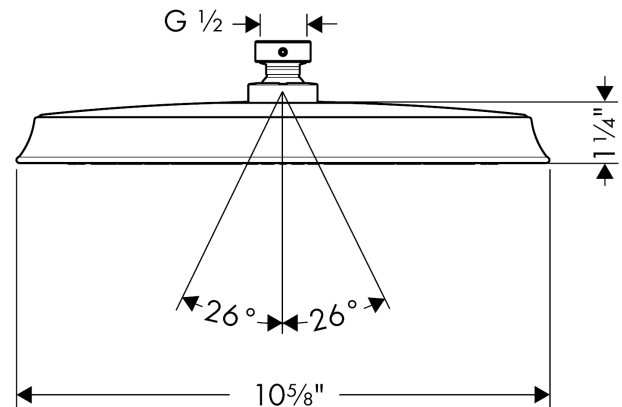

**Raindance Classic
Showerhead 240 1-Jet, 2.0 GPM**

Finishes : **brushed nickel** Part no. : **27377821**

Description

Features

- 140 no-clog spray channels
- Spray modes: Rain
- Flow: 2.0 GPM (7.6 L/Min)
- Fully-finished matching spray face
- Spray face removable for cleaning

Item details

List Price \$ 1,001.00

Technology

Compliance

Product image

Scale drawing

Raindance Classic
Showerhead 240 1-Jet, 2.0 GPM

Finishes : **brushed nickel** Part no. : **27377821**

Exploded drawing

Year of production: >01/18

**Raindance Classic
Showerhead 240 1-Jet, 2.0 GPM**

Finishes : **brushed nickel** Part no. : **27377821**

Spare parts list

Year of production: >01/18

Pos.	Description	Part no.	Price	PU
1	lock washer	98942000	-	1
2	hollow set screw M4x6	97767000	-	1
3	filter packing	94246000	-	1
4	lever collar	97536000	-	1
5	seal	97606000	-	1
6	air jet (Eco)	95795820	-	1