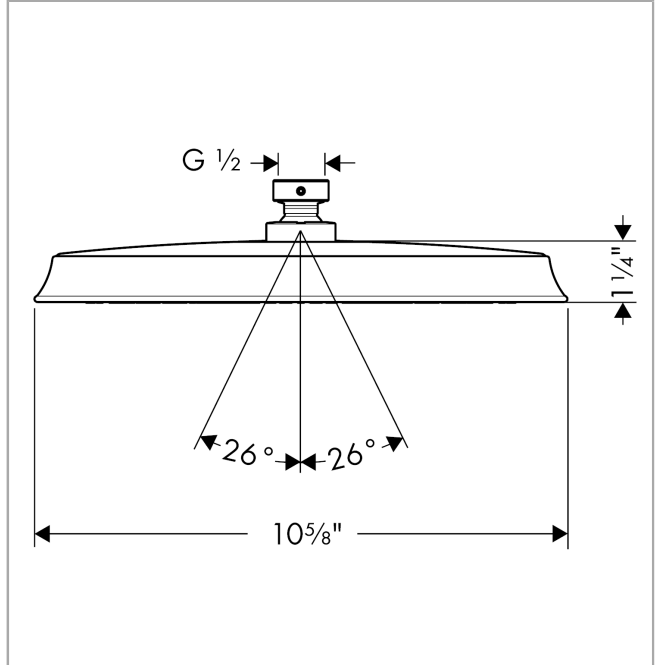

**Raindance Classic
Showerhead 240 1-Jet, 2.0 GPM**

Finishes : **rubbed bronze** Part no. : **27377921**

Description

Features

- 140 no-clog spray channels
- Spray modes: Rain
- Flow: 2.0 GPM (7.6 L/Min)
- Fully-finished matching spray face
- Spray face removable for cleaning

Item details

List Price \$ 1,001.00

Technology

Compliance

Product image

Scale drawing

Raindance Classic
Showerhead 240 1-Jet, 2.0 GPM
Finishes : **rubbed bronze** Part no. : **27377921**

Exploded drawing

Year of production: >01/18

Raindance Classic
Showerhead 240 1-Jet, 2.0 GPM
 Finishes : **rubbed bronze** Part no. : **27377921**

Spare parts list

Year of production: >01/18

Pos.	Description	Part no.	Price	PU
1	lock washer	98942000	-	1
2	hollow set screw M4x6	97767000	-	1
3	filter packing	94246000	-	1
4	lever collar	97536000	-	1
5	seal	97606000	-	1