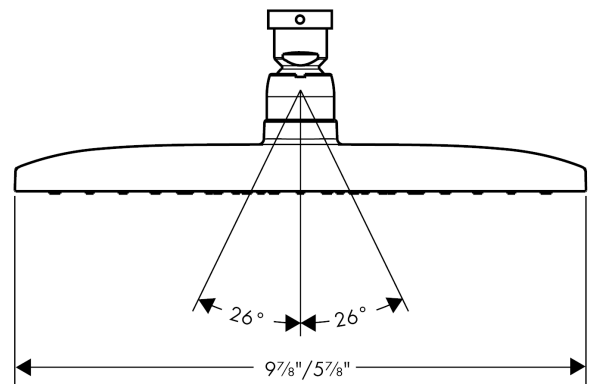

Raindance E
Showerhead 240 1-Jet, 2.5 GPM
 Finishes : **chrome** Part no. : **27380001**

Description

Features

- Spray modes: RainAir
- 141 no-clog spray channels
- Flow: 2.5 GPM (9.5 L/Min)
- Fully-finished matching spray face
- Spray face removable for cleaning

Item details

List Price \$ 698.00

Technology

Compliance

Product image

Scale drawing

Raindance E
Showerhead 240 1-Jet, 2.5 GPM
 Finishes : **chrome** Part no. : **27380001**

Exploded drawing

Year of production: >05/10

Raindance E

Showerhead 240 1-Jet, 2.5 GPM

Finishes : **chrome** Part no. : **27380001**

Spare parts list

Year of production: >05/10

Pos.	Description	Part no.	Price	PU
1	filter packing	88649000	-	1
2	lock washer	98942000	-	1
3	filter	97735000	-	1