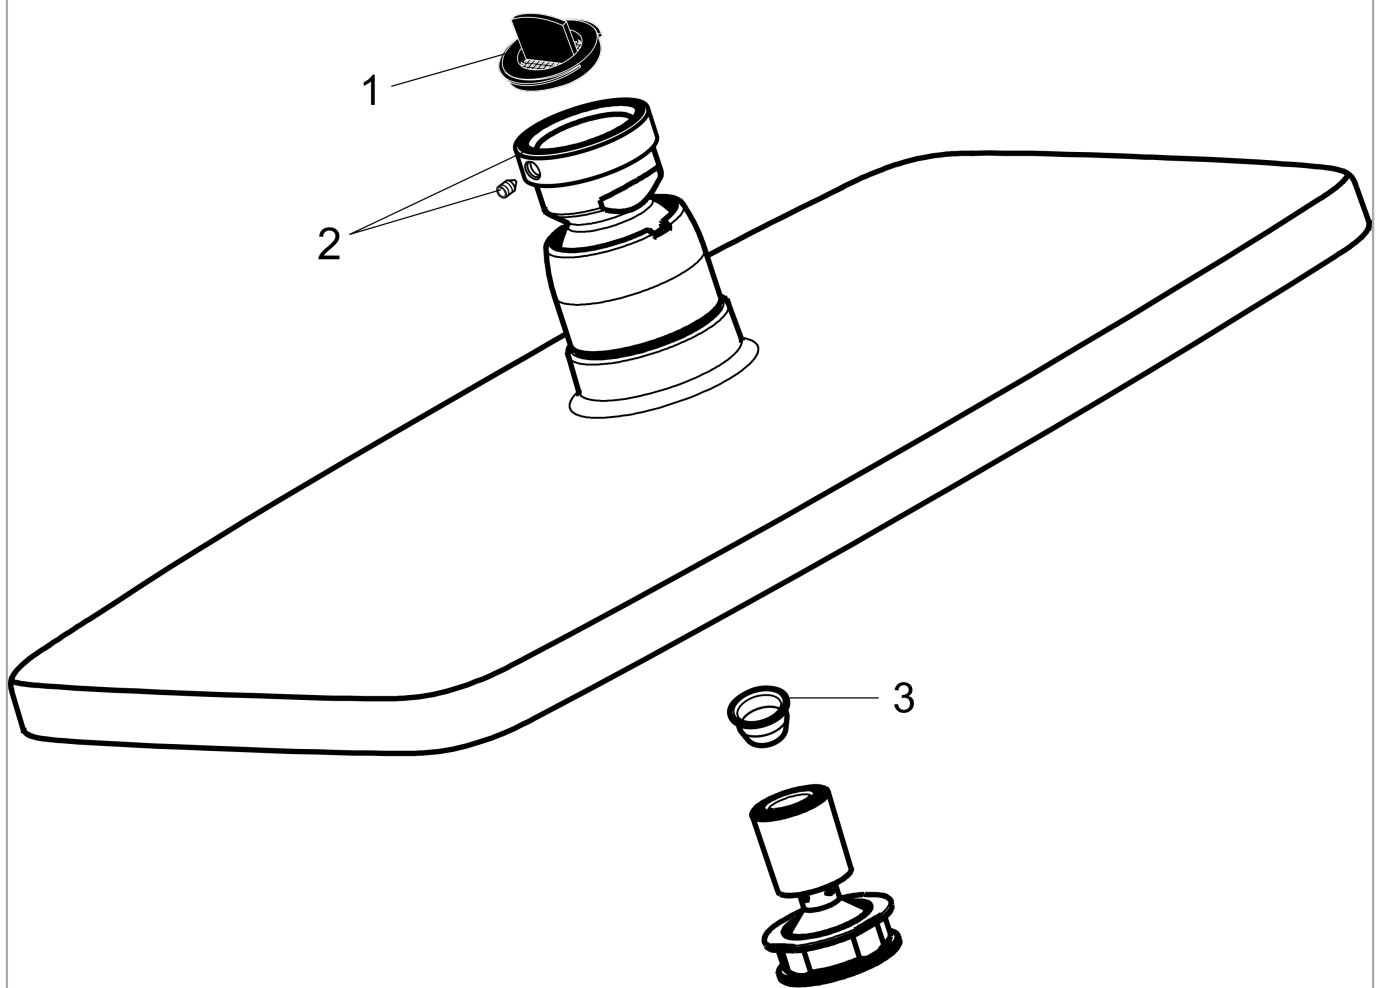

Raindance E
Showerhead 240 1-Jet, 2.5 GPM
 Finishes : **chrome** Part no. : **27380001**

Description

Features

- Spray modes: RainAir
- 141 no-clog spray channels
- Flow: 2.5 GPM (9.5 L/Min)
- Fully-finished matching spray face
- Spray face removable for cleaning

Item details

List Price \$ 698.00

Technology

Compliance

Product image

Scale drawing

Raindance E
Showerhead 240 1-Jet, 2.5 GPM
 Finishes : **chrome** Part no. : **27380001**

Exploded drawing

Year of production: >05/10

Raindance E

Showerhead 240 1-Jet, 2.5 GPM

Finishes : **chrome** Part no. : **27380001**

Spare parts list

Year of production: >05/10

Pos.	Description	Part no.	Price	PU
1	filter packing	88649000	-	1
2	lock washer	98942000	-	1
3	filter	97735000	-	1