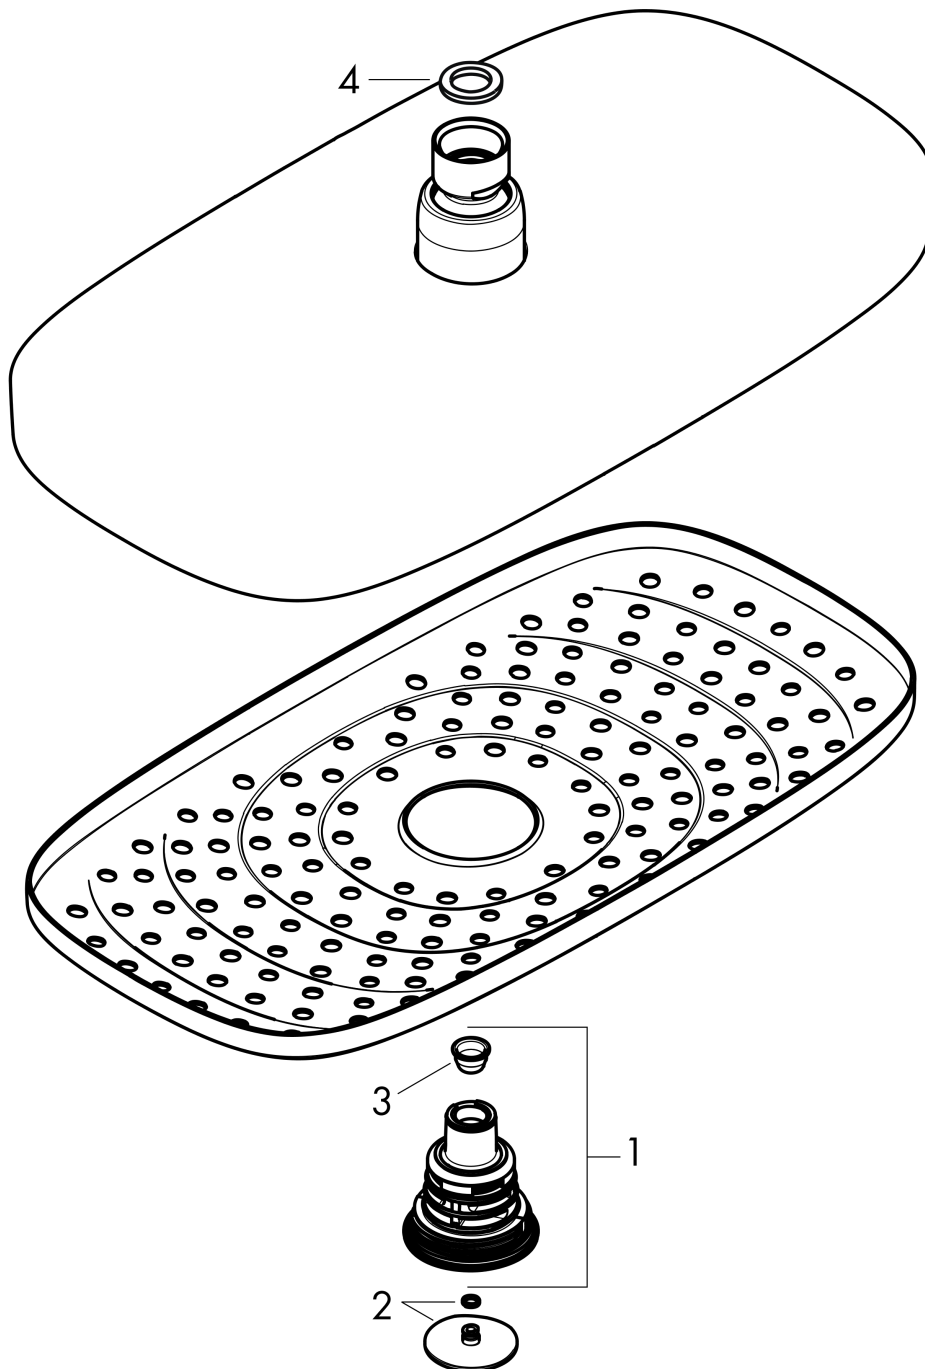

**Raindance Select E  
Showerhead 300 2-Jet, 2.5 GPM**

Finishes : **brushed nickel** Part no. : **27387821**

**Description**

**Features**

- 146 no-clog spray channels
- Spray modes: RainAir, Rain
- Flow: 2.5 GPM (9.5 L/Min)
- Select button for comfortable alternation of spray modes
- Fully-finished matching spray face
- Spray face removable for cleaning

**Item details**

List Price \$ 903.00

**Technology**

**Compliance**

**Product image**

**Scale drawing**

**Raindance Select E**  
**Showerhead 300 2-Jet, 2.5 GPM**  
Finishes : **brushed nickel** Part no. : **27387821**

Exploded drawing

Year of production: >01/14

**Raindance Select E**  
**Showerhead 300 2-Jet, 2.5 GPM**  
 Finishes : **brushed nickel** Part no. : **27387821**

**Spare parts list**

Year of production: >01/14

Pos.	Description	Part no.	Price	PU
1	selector assy	98343001	-	1
2	cover	98344000	-	1
3	filter	97735000	-	1
4	flat seal	97674000	-	1
a	O-ring 3x1	98384000	-	1