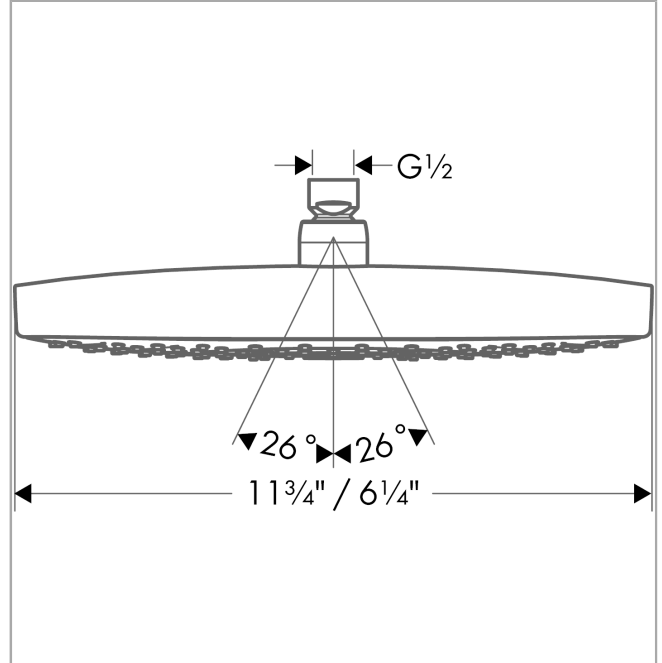

**Raindance Select E  
Showerhead 300 2-Jet, 2.5 GPM**

Finishes : **brushed nickel** Part no. : **27387821**

**Description**

**Features**

- 146 no-clog spray channels
- Spray modes: RainAir, Rain
- Flow: 2.5 GPM (9.5 L/Min)
- Select button for comfortable alternation of spray modes
- Fully-finished matching spray face
- Spray face removable for cleaning

**Item details**

List Price \$ 903.00

**Technology**

**Compliance**

**Product image**

**Scale drawing**

**Raindance Select E**  
**Showerhead 300 2-Jet, 2.5 GPM**  
Finishes : **brushed nickel** Part no. : **27387821**

Exploded drawing

Year of production: >01/14

**Raindance Select E**  
**Showerhead 300 2-Jet, 2.5 GPM**  
 Finishes : **brushed nickel** Part no. : **27387821**

**Spare parts list**

Year of production: >01/14

Pos.	Description	Part no.	Price	PU
1	selector assy	98343001	-	1
2	cover	98344000	-	1
3	filter	97735000	-	1
4	flat seal	97674000	-	1
a	O-ring 3x1	98384000	-	1