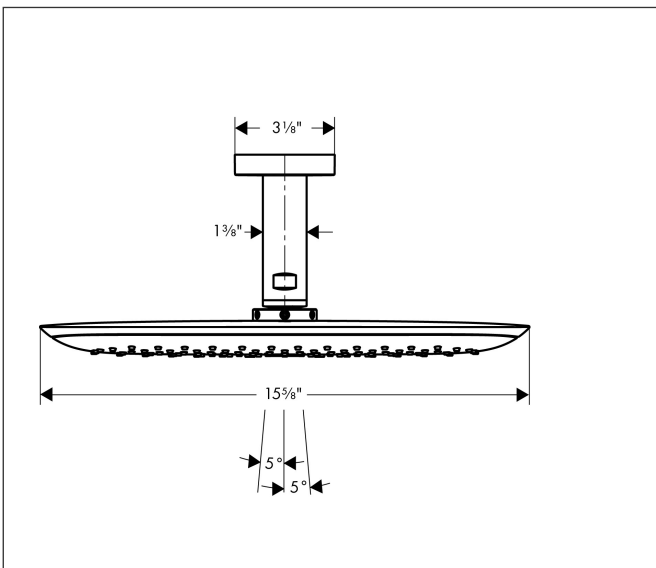

Brand hansgrohe
 Art. Name **PuraVida** Showerhead 400 1-Jet with Ceiling Mount, 2.5 GPM
 Art. Nr. 27390001
 Surface Chrome
 Pos. 1

Product Picture

Drawing

Features

- Consists of: overhead shower, ceiling connector
- Showerhead size: 15.39" x 10.27"
- Spray pattern: RainAir XL
- Maximum flow rate (at 3 bar): 9.5 l/min
- 192 no-clog spray nozzles
- Spray disc surface: chrome