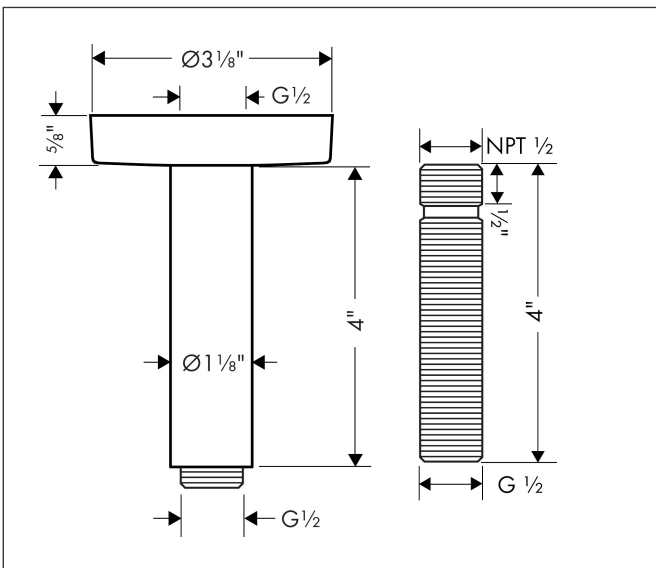

Drawing

Certificates/approvals