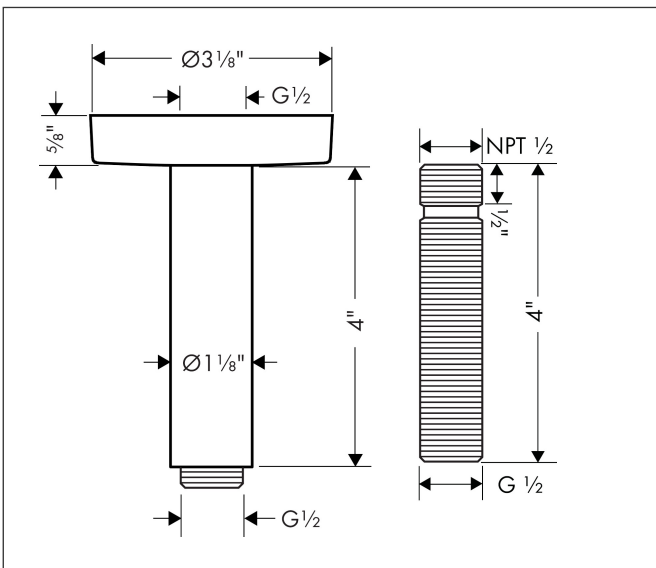

Brand hansgrohe
 Art. Name **Raindance E** Extension Pipe for Ceiling Mount
 Art. Nr. 27393701
 Surface Matte White
 Pos. 1

Product Picture

Features

- Length: 100 mm
- Shaft Ø: 27 mm
- Purpose of use: can also be used as an extension
- Solid brass
- Connection type: 1/2" NPT
- Ceiling connector, includes adjustable installation nipple, mounting material, installation manual

Drawing

Brand hansgrohe
Art. Name **Raindance E** Extension Pipe for Ceiling Mount
Art. Nr. 27393701
Surface Matte White
Pos. 1

Spare Parts Drawings for build year: >06/20

Brand hansgrohe
 Art. Name **Raindance E** Extension Pipe for Ceiling Mount
 Art. Nr. 27393701
 Surface Matte White
 Pos. 1

Spare parts list for build year: >06/20

Pos.	Description	Article number
1	mounting kit	95208000
2	O-ring 34x2	98383000
3	escutcheon Ø 80 mm	92122700
4	shower arm	27479001