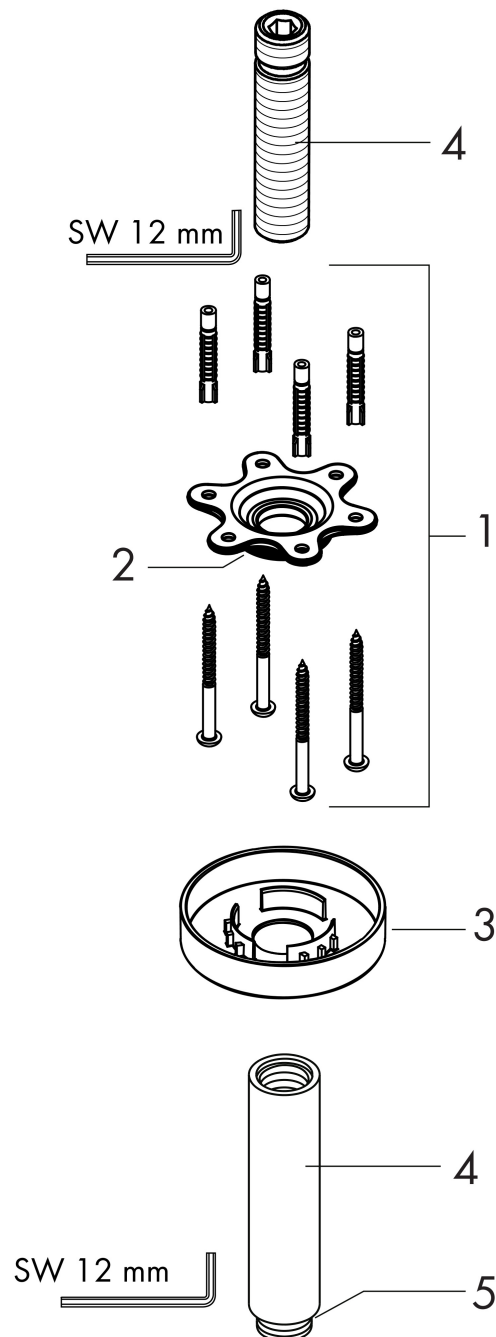

Brand hansgrohe
 Art. Name **Raindance E** Extension Pipe for Ceiling Mount
 Art. Nr. 27393701
 Surface Matte White
 Pos. 1

Product Picture

Features

- Length: 100 mm
- Shaft Ø: 27 mm
- Purpose of use: can also be used as an extension
- Solid brass
- Connection type: 1/2" NPT
- Ceiling connector, includes adjustable installation nipple, mounting material, installation manual

Drawing

Brand hansgrohe
Art. Name **Raindance E** Extension Pipe for Ceiling Mount
Art. Nr. 27393701
Surface Matte White
Pos. 1

Spare Parts Drawings for build year: >06/20

Brand hansgrohe
 Art. Name **Raindance E** Extension Pipe for Ceiling Mount
 Art. Nr. 27393701
 Surface Matte White
 Pos. 1

Spare parts list for build year: >06/20

Pos.	Description	Article number
1	mounting kit	95208000
2	O-ring 34x2	98383000
3	escutcheon Ø 80 mm	92122700
4	shower arm	27479001