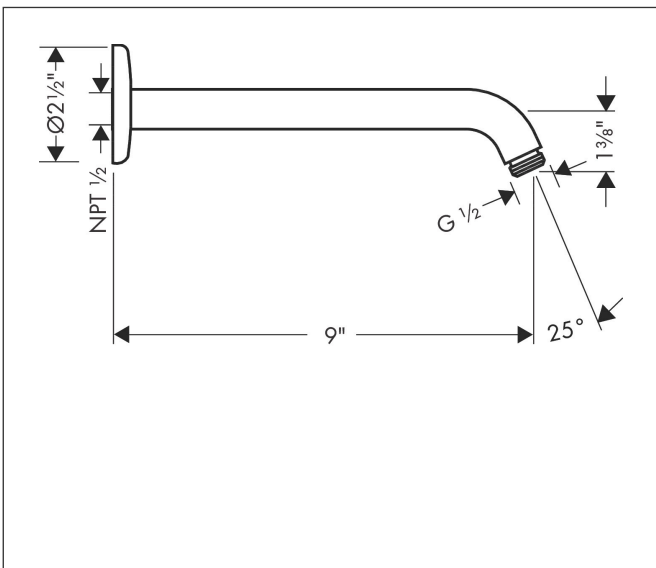

Brand hansgrohe  
Art. Name Showerarm 9"  
Art. Nr. 27412001  
Surface Chrome  
Pos. 1

## Features

- Length: 23 l/min
- Solid brass
- Connection type: 1/2" NPT
- Escutcheon

## Drawing

Brand	hansgrohe
Art. Name	Showerarm 9"
Art. Nr.	27412001
Surface	Chrome
Pos.	1

---

## Spare Parts Drawings for build year: >07/08

Brand hansgrohe  
Art. Name Showerarm 9"  
Art. Nr. 27412001  
Surface Chrome  
Pos. 1

---