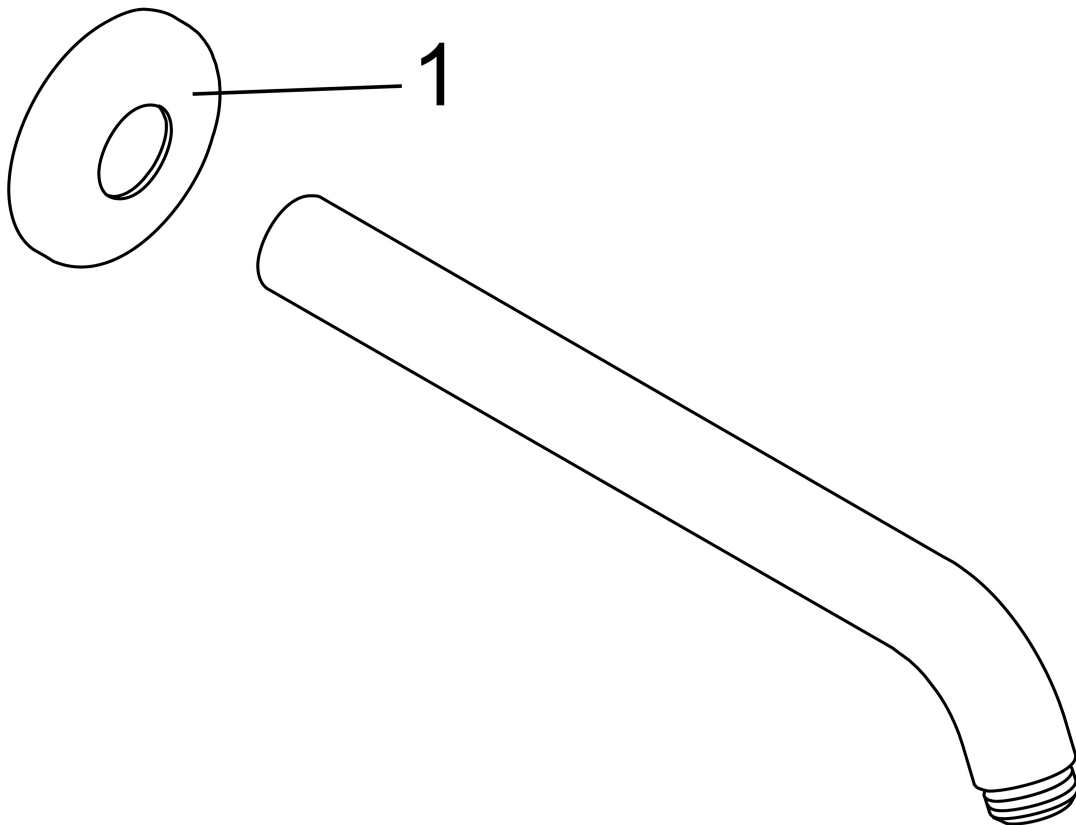

Brand hansgrohe  
Art. Name Showerarm 9"  
Art. Nr. 27412001  
Surface Chrome  
Pos. 1

## Features

- Length: 23 l/min
- Solid brass
- Connection type: 1/2" NPT
- Escutcheon

## Drawing

Brand	hansgrohe
Art. Name	Showerarm 9"
Art. Nr.	27412001
Surface	Chrome
Pos.	1

---

## Spare Parts Drawings for build year: >07/08

Brand hansgrohe  
Art. Name Showerarm 9"  
Art. Nr. 27412001  
Surface Chrome  
Pos. 1

---