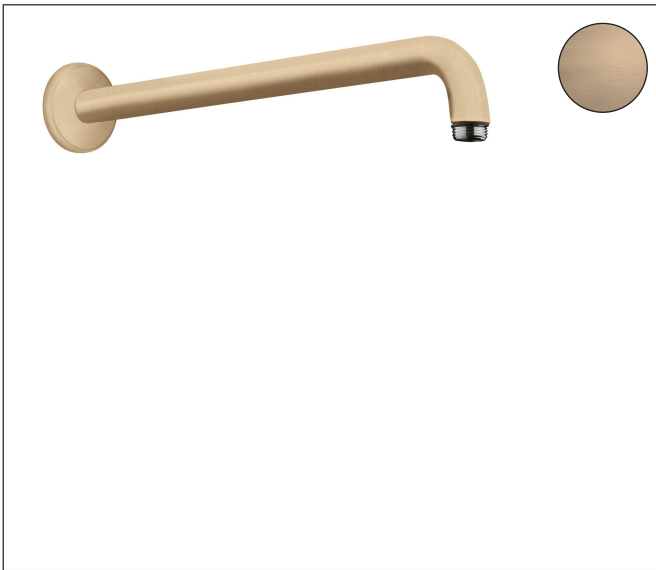

Brand hansgrohe
Art. Name Showerarm Raindance 15"
Art. Nr. 27413141
Surface Brushed Bronze
Pos. 1

Product Picture

Features

- Length: 389 mm
- Solid brass
- Version: 90° angle
- Connection type: 1/2" NPT
- Showerarm, escutcheon, installation manual

Drawing