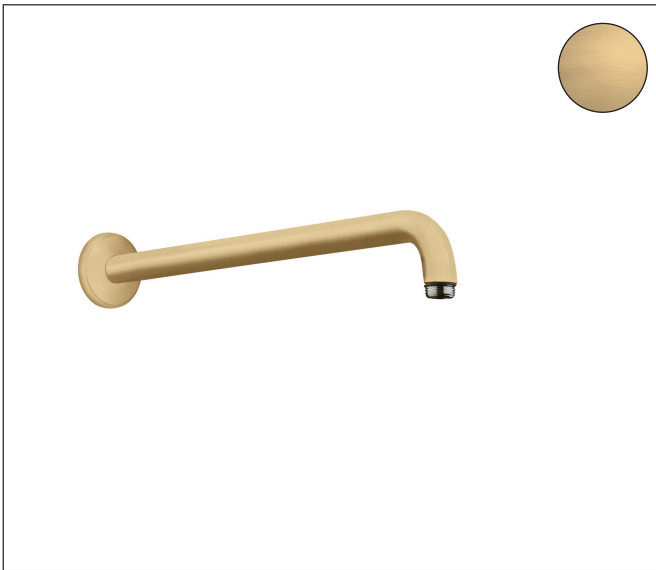

Brand hansgrohe
Art. Name Showerarm Raindance 15"
Art. Nr. 27413251
Surface Brushed Gold Optic
Pos. 1

Product Picture

Features

- Length: 15 3/8"
- solid brass
- Version: 90° angle
- Connection type: 1/2" NPT
- showerarm, escutcheon, installation manual

Drawing