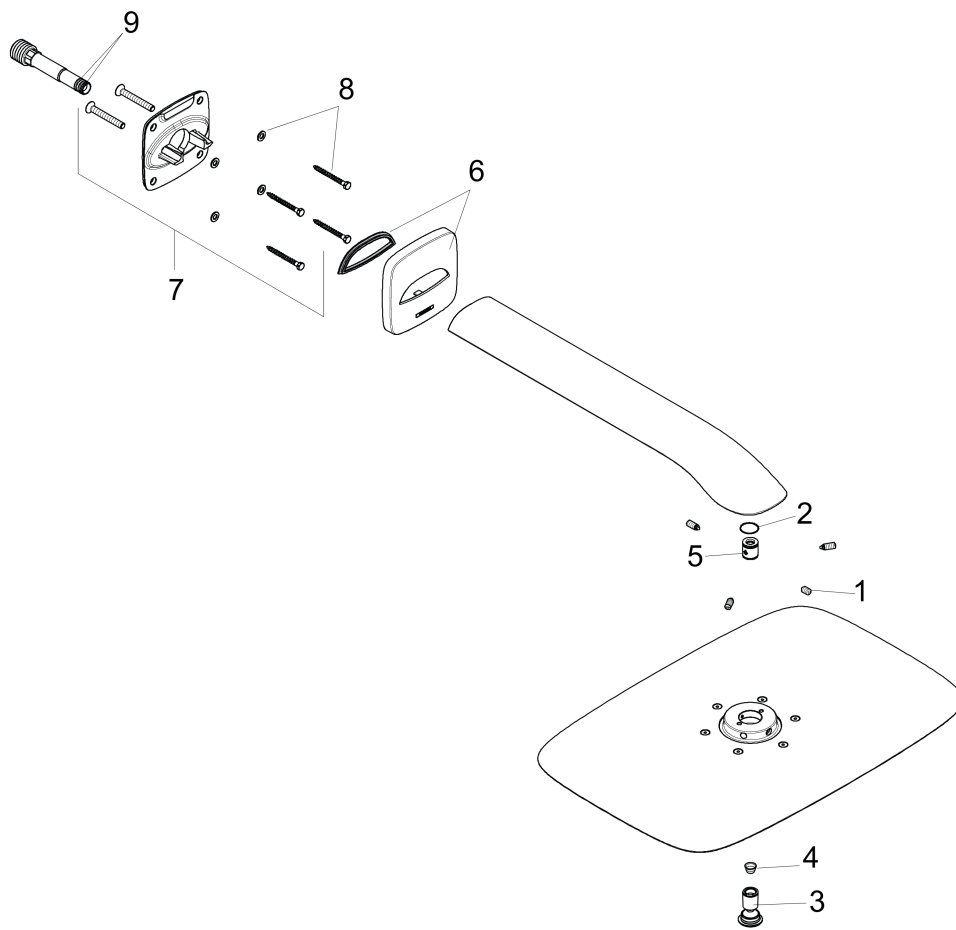

PuraVida
Showerhead 400 1-Jet with Showerarm, 2.5 GPM
 Finishes : **chrome** Part no. : **27437001**

Description

Features

- Consists of: Showerhead, Showerarm
- Spray modes: RainAir XL
- 192 no-clog spray channels
- Flow: 2.5 GPM (9.5 L/Min)
- Spray face finish: Chrome or White
- Brass showerarm

Item details

List Price \$ 1,928.00

Technology

Compliance

Product image

Scale drawing

PuraVida
Showerhead 400 1-Jet with Showerarm, 2.5 GPM
 Finishes : **chrome** Part no. : **27437001**

Exploded drawing

Year of production: >06/12

PuraVida
Showerhead 400 1-Jet with Showerarm, 2.5 GPM
 Finishes : **chrome** Part no. : **27437001**

Spare parts list

Year of production: >06/12

| Pos. | Description | Part no. | Price | PU |
|------|--------------------------------|----------|-------|----|
| 1 | hollow set screw M6x10 DIN 914 | 96526000 | - | 1 |
| 2 | O-ring 15x1,5 | 92118000 | - | 1 |
| 3 | air jet | 95416000 | - | 1 |
| 4 | filter | 97735000 | - | 1 |
| 5 | set of non return valves DW 15 | 94074000 | - | 1 |
| 6 | escutcheon | 95415000 | - | 1 |
| 7 | wall flange | 95746000 | - | 1 |
| 8 | mounting set | 98716000 | - | 1 |
| 9 | O-ring 9x2 | 98119000 | - | 1 |
| a | spray body | 92290000 | - | 1 |