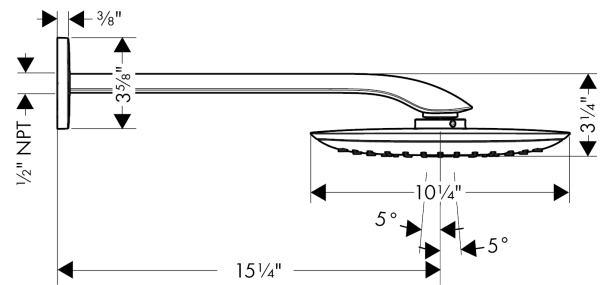

PuraVida
Showerhead 400 1-Jet with Showerarm, 2.5 GPM
 Finishes : **chrome** Part no. : **27437001**

Description

Features

- Consists of: Showerhead, Showerarm
- Spray modes: RainAir XL
- 192 no-clog spray channels
- Flow: 2.5 GPM (9.5 L/Min)
- Spray face finish: Chrome or White
- Brass showerarm

Item details

List Price \$ 1,928.00

Technology

Compliance

Product image

Scale drawing

PuraVida
Showerhead 400 1-Jet with Showerarm, 2.5 GPM
 Finishes : **chrome** Part no. : **27437001**

Exploded drawing

Year of production: >06/12

PuraVida
Showerhead 400 1-Jet with Showerarm, 2.5 GPM
 Finishes : **chrome** Part no. : **27437001**

Spare parts list

Year of production: >06/12

| Pos. | Description | Part no. | Price | PU |
|------|--------------------------------|----------|-------|----|
| 1 | hollow set screw M6x10 DIN 914 | 96526000 | - | 1 |
| 2 | O-ring 15x1,5 | 92118000 | - | 1 |
| 3 | air jet | 95416000 | - | 1 |
| 4 | filter | 97735000 | - | 1 |
| 5 | set of non return valves DW 15 | 94074000 | - | 1 |
| 6 | escutcheon | 95415000 | - | 1 |
| 7 | wall flange | 95746000 | - | 1 |
| 8 | mounting set | 98716000 | - | 1 |
| 9 | O-ring 9x2 | 98119000 | - | 1 |
| a | spray body | 92290000 | - | 1 |