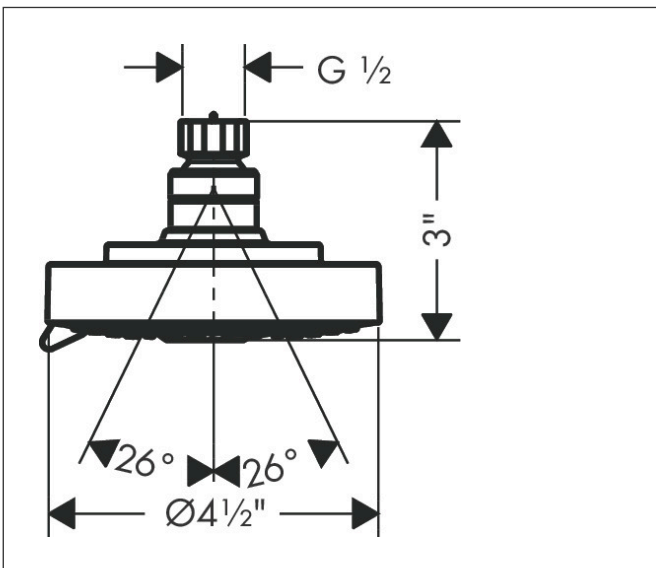

Drawing

Technology

Spray Types