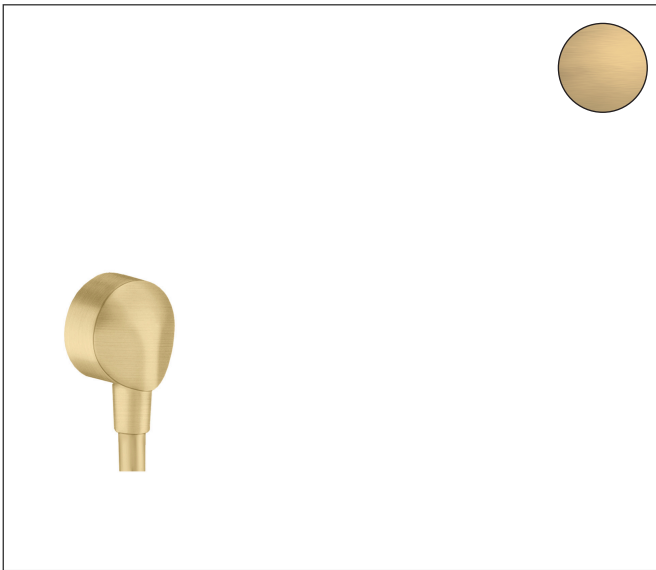

Brand hansgrohe
Art. Name **FixFit** Wall Outlet with Check Valves
Art. Nr. 27458253
Surface Brushed Gold Optic
Pos. 1

Product Picture

Features

- 1/2"
- for handshower hoses with a conical nut

Drawing