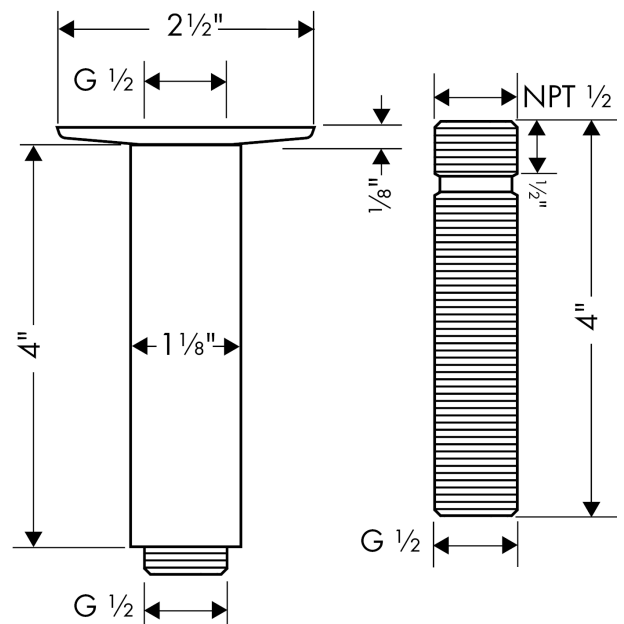

Extension Pipe for Ceiling Mount

Finishes : **brushed nickel** Part no. : **27479821**

Description

Features

- Brass
- 1/2" NPT
- 4" pipe, Escutcheon, Includes adjustable installation nipple, Multiple pipes may be joined in series to create a longer extension

Item details

List Price \$ 174.00

Compliance

Product image

Scale drawing

Extension Pipe for Ceiling Mount

Finishes : **brushed nickel** Part no. : **27479821**

Exploded drawing