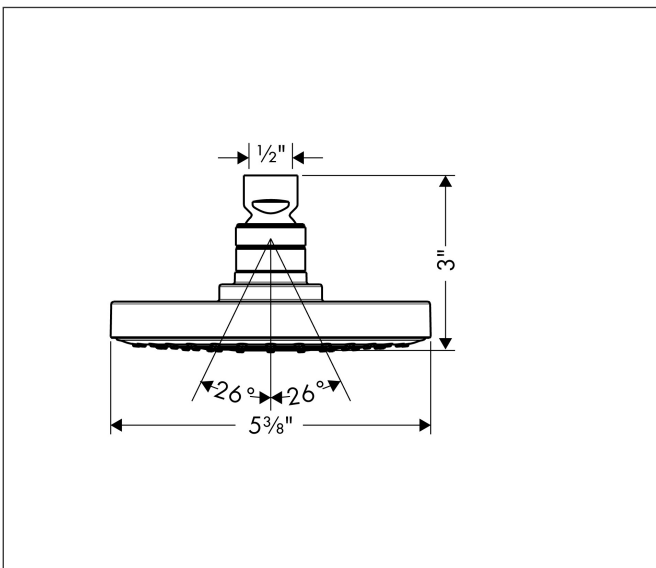

Brand hansgrohe
 Art. Name **Raindance S** Showerhead 150 1-Jet, 2.5 GPM
 Art. Nr. 27486141
 Surface Brushed Bronze
 Pos. 1

Product Picture

Features

- showerhead size: 6"
- Spray pattern: RainAir
- Maximum flow rate: 2.5 GPM
- 90 spray nozzles
- spray disc surface: grey
- EcoAir Technology

Drawing

Technology

Spray Types