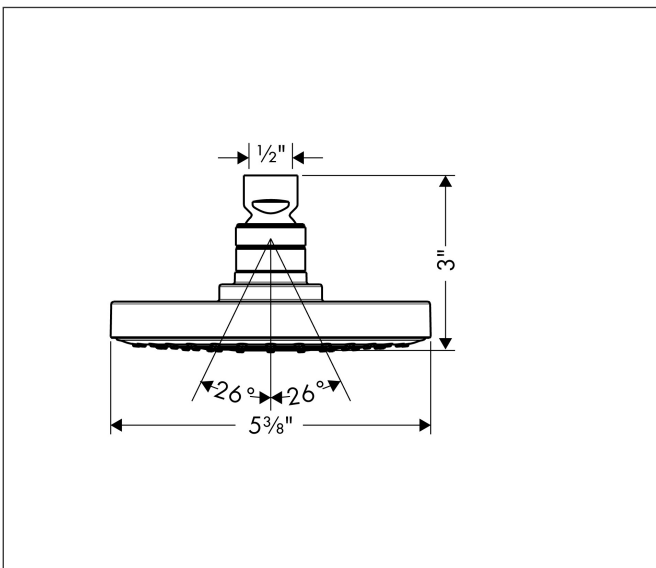

Drawing

Technology

Spray Types

Certificates/approvals