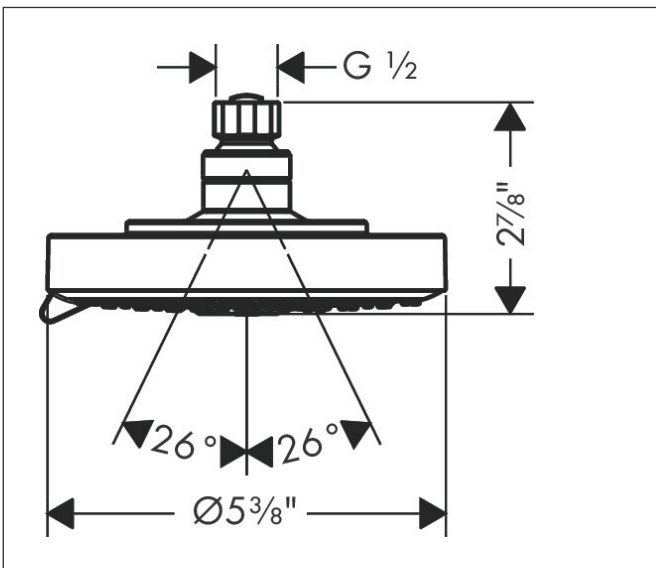

Brand hansgrohe
 Art. Name **Raindance S** Showerhead 150 3-Jet, 2.5 GPM
 Art. Nr. 27495141
 Surface Brushed Bronze
 Pos. 1

Product Picture

Features

- showerhead size: 6"
- Spray pattern: RainAir, BalanceAir, Whirl
- Maximum flow rate: 2.5 GPM
- 86 spray nozzles

Drawing

Technology

Spray Types