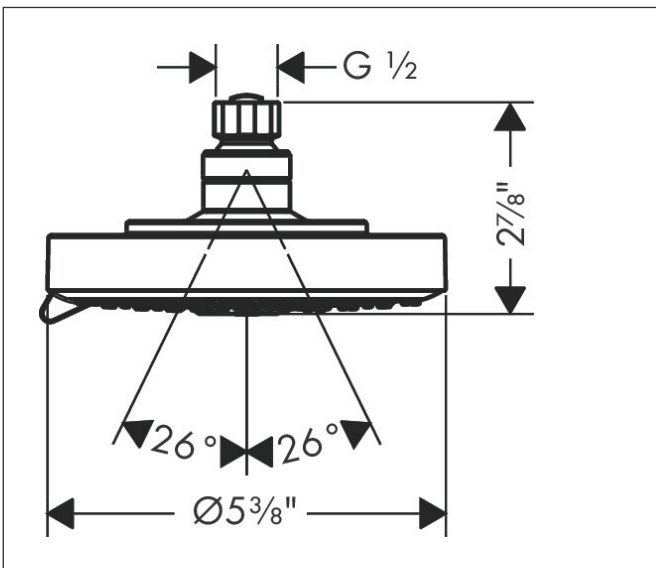

Drawing

Technology

Spray Types