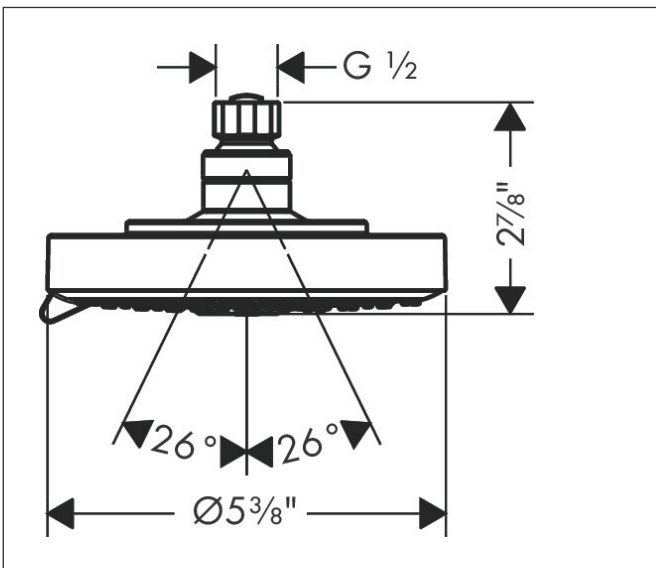

Brand hansgrohe
 Art. Name **Raindance S** Showerhead 150 3-Jet, 2.5 GPM
 Art. Nr. 27495341
 Surface Brushed Black Chrome
 Pos. 1

Product Picture

Features

- showerhead size: 6"
- Spray pattern: RainAir, BalanceAir, Whirl
- Maximum flow rate: 2.5 GPM
- 86 spray nozzles

Drawing

Technology

Spray Types