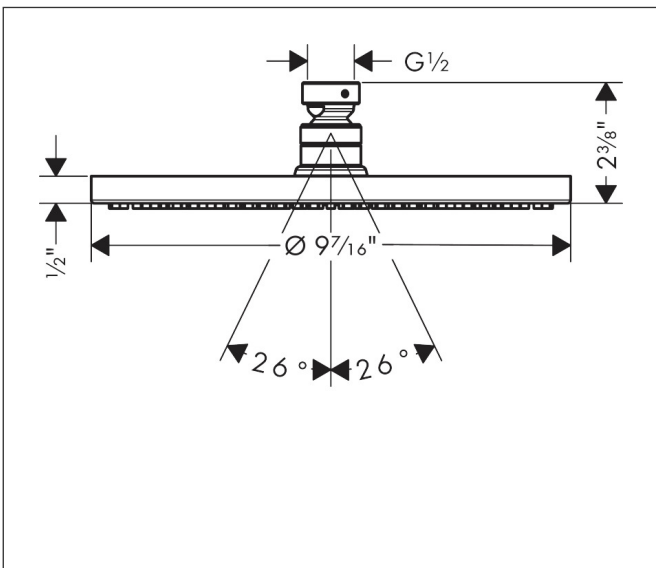

Drawing

Technology

Spray Types