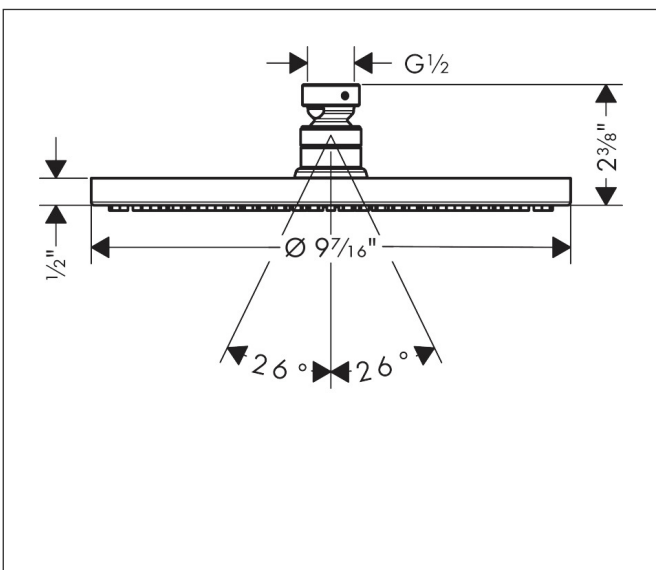

Brand hansgrohe
 Art. Name **Raindance S** Showerhead 240 1-Jet PowderRain, 2.5 GPM
 Art. Nr. 27624701
 Surface Matte White
 Pos. 1

Product Picture

Features

- Showerhead size: 240 mm
- Spray pattern: PowderRain
- Maximum flow rate (at 3 bar): 9.5 l/min

Drawing

Technology

Spray Types