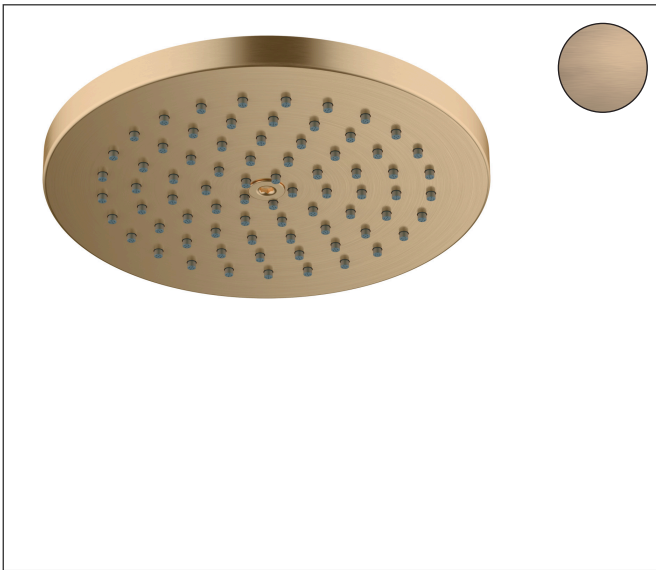

Brand hansgrohe
 Art. Name **Raindance S** Showerhead 180 1-Jet PowderRain, 1.75 GPM
 Art. Nr. 27629141
 Surface Brushed Bronze
 Pos. 1

Product Picture

Features

- Showerhead size: 180 mm
- Spray pattern: PowderRain
- Maximum flow rate (at 3 bar): 6.6 l/min
- Spray disc surface: fully finished matching spray face

Drawing

Technology

Spray Types