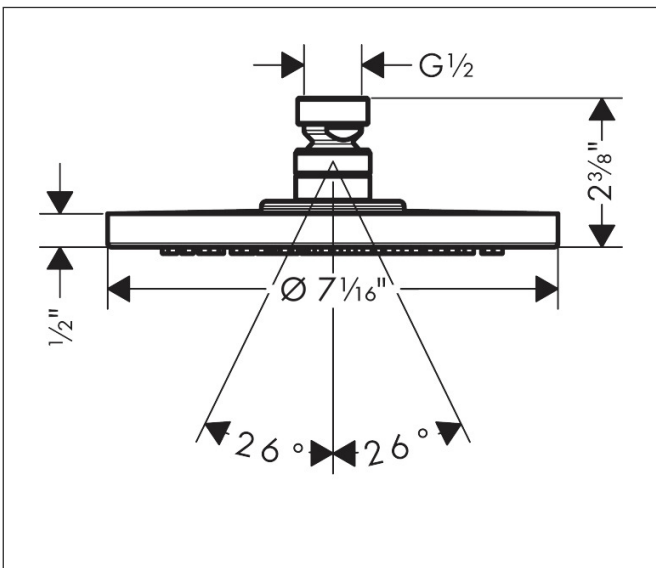

Brand hansgrohe
 Art. Name **Raindance S** Showerhead 180 1-Jet PowderRain, 1.75 GPM
 Art. Nr. 27629141
 Surface Brushed Bronze
 Pos. 1

Product Picture

Features

- Showerhead size: 180 mm
- Spray pattern: PowderRain
- Maximum flow rate (at 3 bar): 6.6 l/min
- Spray disc surface: fully finished matching spray face

Drawing

Technology

Spray Types