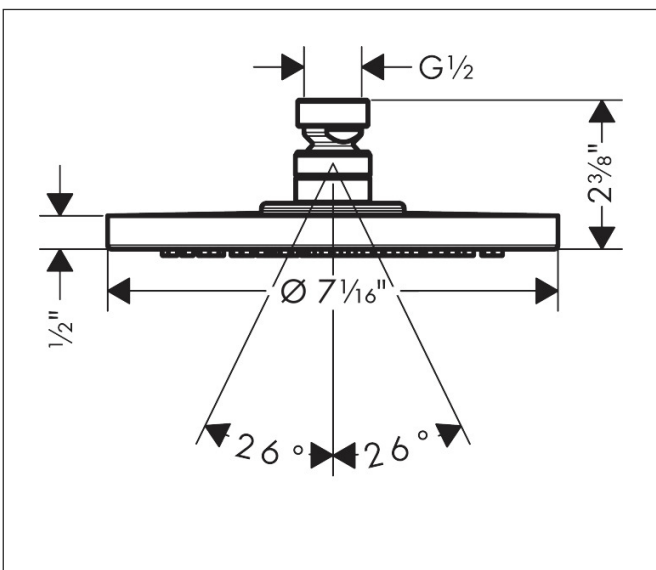

Brand hansgrohe
 Art. Name **Raindance S** Showerhead 180 1-Jet PowderRain, 1.75 GPM
 Art. Nr. 27629341
 Surface Brushed Black Chrome
 Pos. 1

Product Picture

Features

- Showerhead size: 180 mm
- Spray pattern: PowderRain
- Maximum flow rate (at 3 bar): 6.6 l/min
- Spray disc surface: fully finished matching spray face

Drawing

Technology

Spray Types