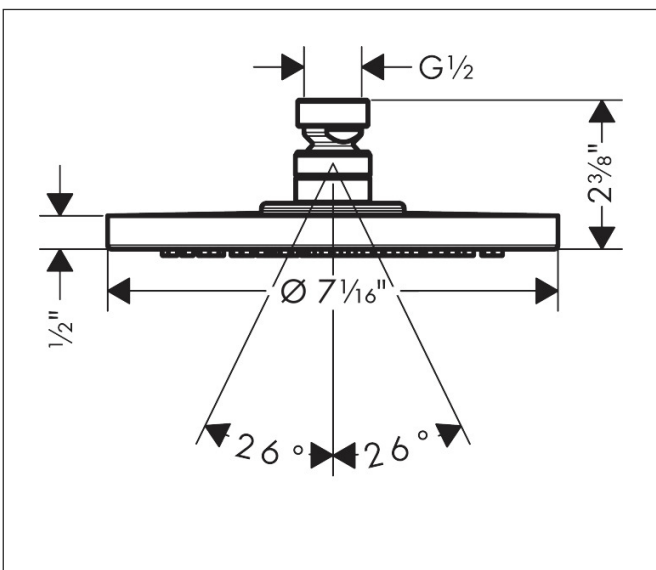

Brand hansgrohe
 Art. Name **Raindance S** Showerhead 180 1-Jet PowderRain, 1.75 GPM
 Art. Nr. 27629671
 Surface matte black
 Pos. 1

Product Picture

Features

- Showerhead size: 180 mm
- Spray pattern: PowderRain
- Maximum flow rate (at 3 bar): 6.6 l/min
- Spray disc surface: fully finished matching spray face

Drawing

Technology

Spray Types