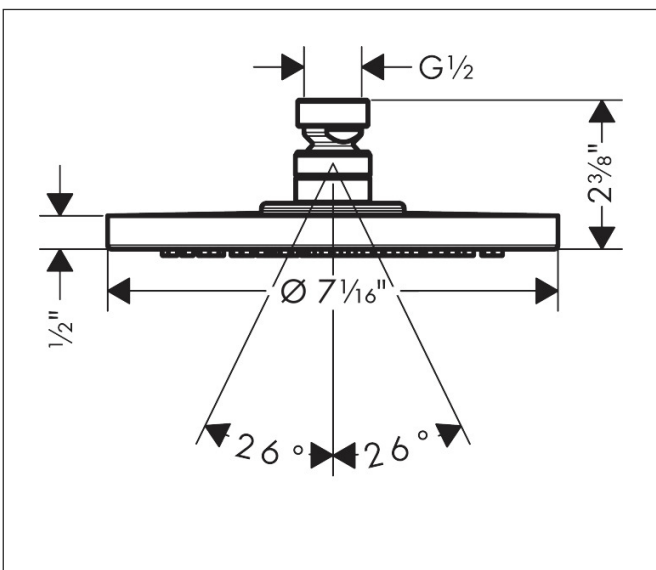

Drawing

Technology

Spray Types