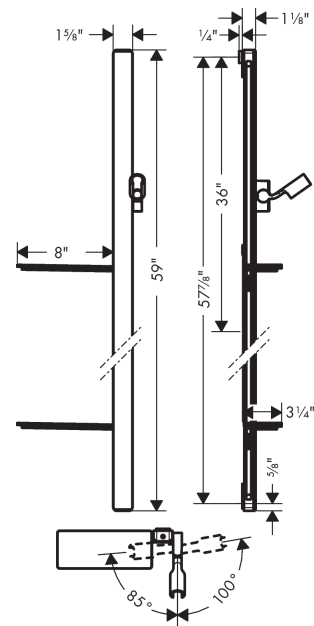

Unica

Wallbar Raindance E, 60"

Finishes : **chrome** Part no. : **27645000**

Description

Features

- Shelf made of safety glass
- Flat aluminum profile with mirrored safety glass finish
- Angle-adjustable holder pivots left and right, slides easily and locks in place

Item details

List Price \$ 397.00

Compliance

Product image

Scale drawing

Unica
 Wallbar Raindance E, 60"
 Finishes : chrome Part no. : 27645000

Exploded drawing

Year of production: >10/17

Unica
Wallbar Raindance E, 60"
 Finishes : **chrome** Part no. : **27645000**

Spare parts list

Year of production: >10/17

Pos.	Description	Part no.	Price	PU
1	mounting set	92841000	-	1
2	tile-matching-disk	93124000	-	1
3	cover	93101000	-	1
4	shelf	26511000	-	1
5	support, assy	93100000	-	1
6	shower hose Isiflex'B 1,60 m	28276000	-	1
7	seal	98058000	-	1