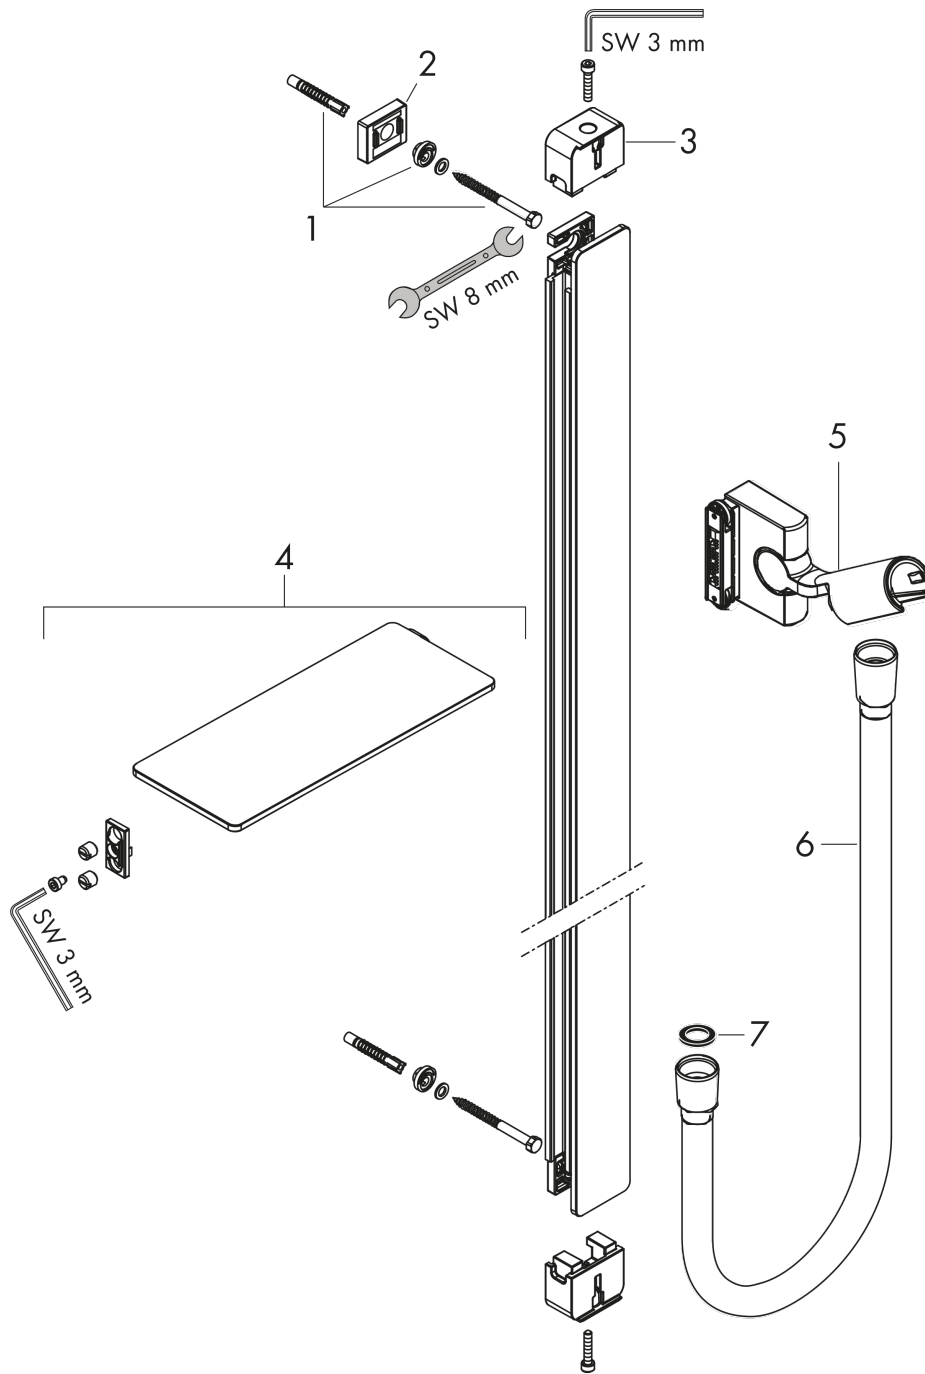

Unica

Wallbar Raindance E, 60"

Finishes : **chrome** Part no. : **27645000**

Description

Features

- Shelf made of safety glass
- Flat aluminum profile with mirrored safety glass finish
- Angle-adjustable holder pivots left and right, slides easily and locks in place

Item details

List Price \$ 397.00

Compliance

Product image

Scale drawing

Unica
 Wallbar Raindance E, 60"
 Finishes : chrome Part no. : 27645000

Exploded drawing

Year of production: >10/17

Unica
Wallbar Raindance E, 60"
 Finishes : **chrome** Part no. : **27645000**

Spare parts list

Year of production: >10/17

Pos.	Description	Part no.	Price	PU
1	mounting set	92841000	-	1
2	tile-matching-disk	93124000	-	1
3	cover	93101000	-	1
4	shelf	26511000	-	1
5	support, assy	93100000	-	1
6	shower hose Isiflex'B 1,60 m	28276000	-	1
7	seal	98058000	-	1