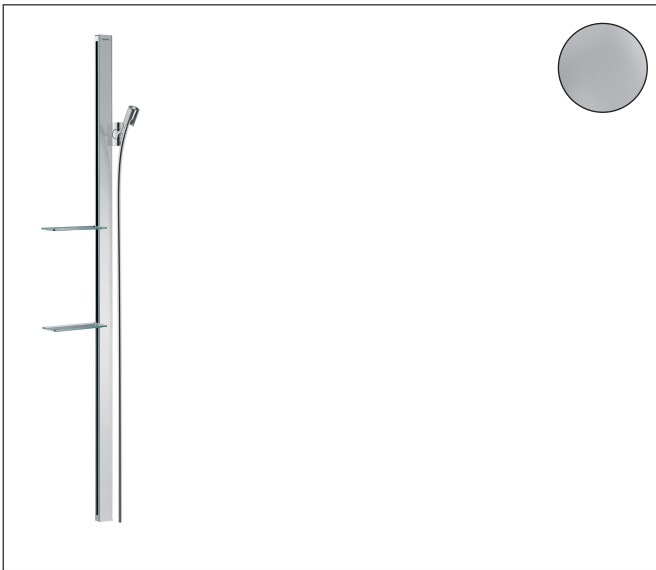

Brand hansgrohe
 Art. Name **Unica** Wallbar Raindance E, 60"
 Art. Nr. 27645000
 Surface Chrome
 Pos. 1

Product Picture

Features

- Consists of: shower bar, shower hose, Slider, shelves
- Flat aluminum profile with safety glass finish
- Hose nut: for shower hoses with a conical nut
- Shelf made of safety glass
- Shower bar surface: chrome
- Pipe length: 1500 mm
- Profile pipe: flat
- Drilling distance: 1470 mm
- Slider steplessly adjustable

Drawing