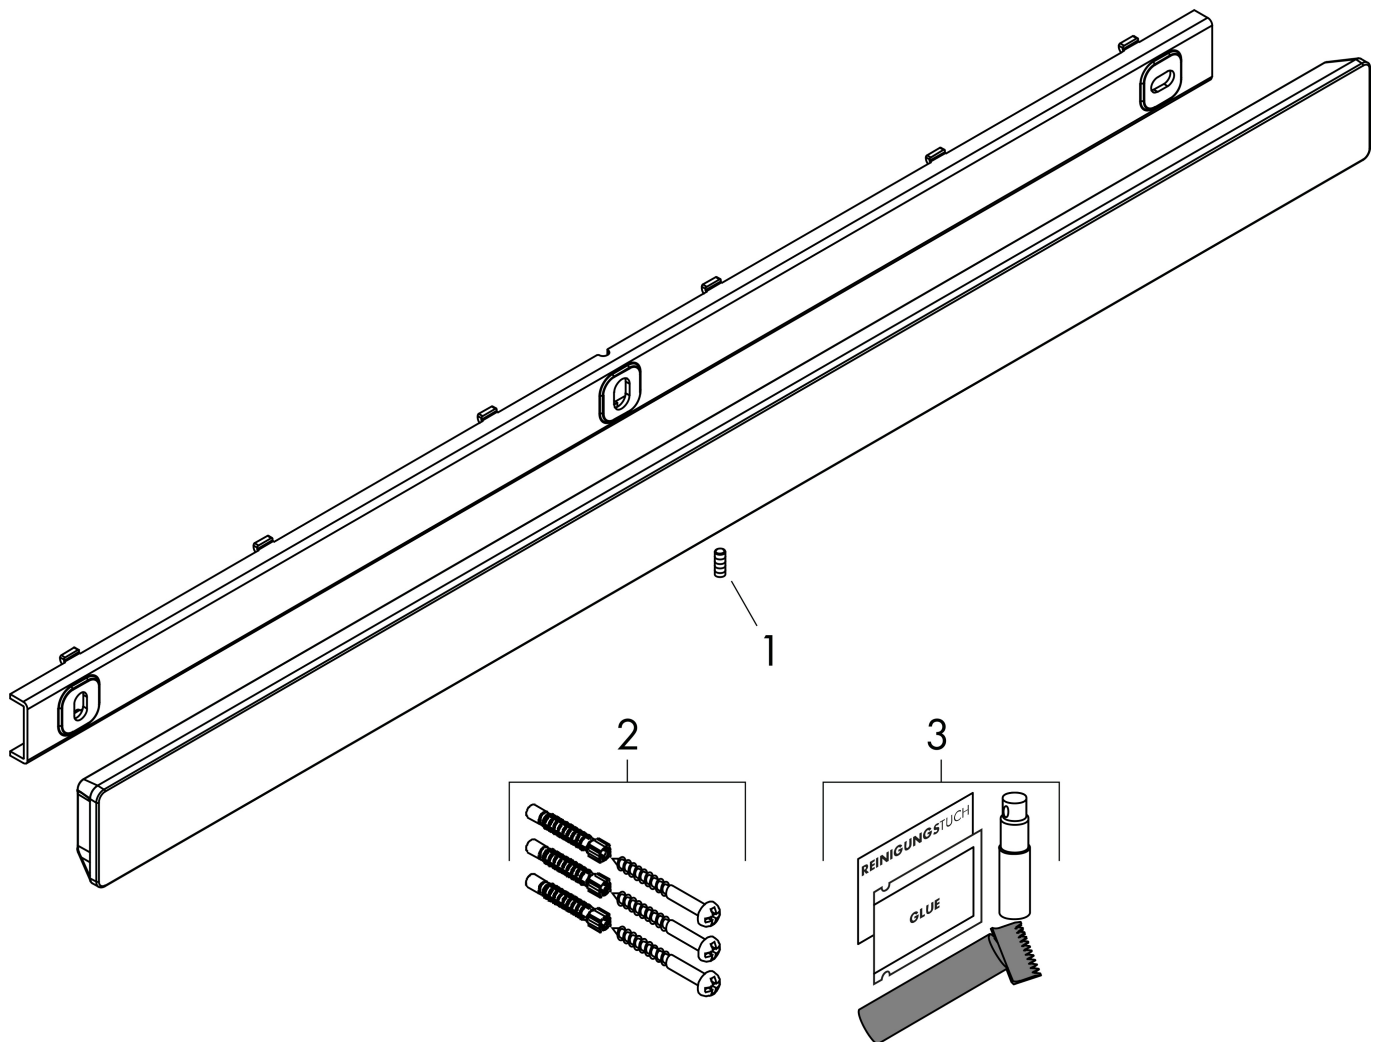

Brand hansgrohe
 Art. Name **WallStoris** Wall bar, 20"
 Art. Nr. 27902700
 Surface Matte White
 Pos. 1

Product Picture

Features

- Consists of: carrier bar, decorative bar
- Wall-mounted
- suitable for horizontal and vertical installation
- horizontal installation suitable for wallbar
- ideal for tiles, glass, metal
- application - glue or drill
- including gluing set
- holding force: 5 kg
- Carrier bar material: metal
- Material decorative bar: plastic
- Concealed fastening

Drawing

Brand hansgrohe
Art. Name **WallStoris** Wall bar, 20"
Art. Nr. 27902700
Surface Matte White
Pos. 1

Spare Parts Drawings for build year: >10/21

Brand hansgrohe
 Art. Name **WallStoris** Wall bar, 20"
 Art. Nr. 27902700
 Surface Matte White
 Pos. 1

Spare parts list for build year: >10/21

Pos.	Description	Article number
1	hollow set screw M3x8	94793000
2	mounting set	94268000
3	mounting kit	94450000