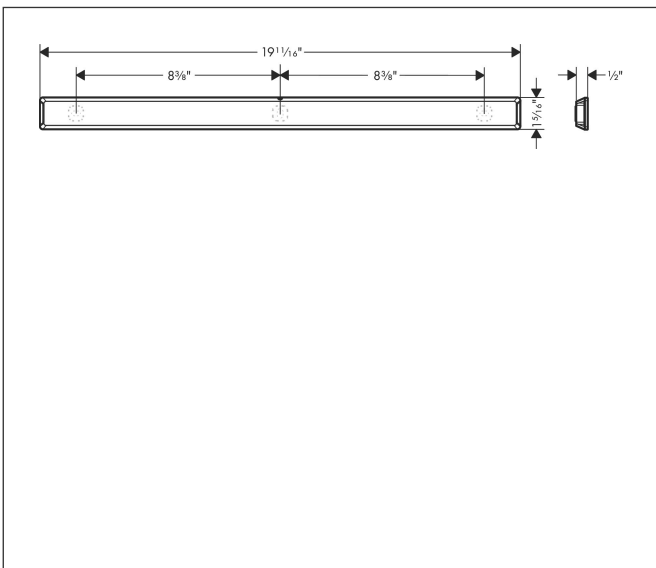

Brand hansgrohe
 Art. Name **WallStoris** Wall bar, 20"
 Art. Nr. 27902700
 Surface Matte White
 Pos. 1

Product Picture

Features

- Consists of: carrier bar, decorative bar
- Wall-mounted
- suitable for horizontal and vertical installation
- horizontal installation suitable for wallbar
- ideal for tiles, glass, metal
- application - glue or drill
- including gluing set
- holding force: 5 kg
- Carrier bar material: metal
- Material decorative bar: plastic
- Concealed fastening

Drawing

Brand hansgrohe
Art. Name **WallStoris** Wall bar, 20"
Art. Nr. 27902700
Surface Matte White
Pos. 1

Spare Parts Drawings for build year: >10/21

Brand hansgrohe
 Art. Name **WallStoris** Wall bar, 20"
 Art. Nr. 27902700
 Surface Matte White
 Pos. 1

Spare parts list for build year: >10/21

Pos.	Description	Article number
1	hollow set screw M3x8	94793000
2	mounting set	94268000
3	mounting kit	94450000