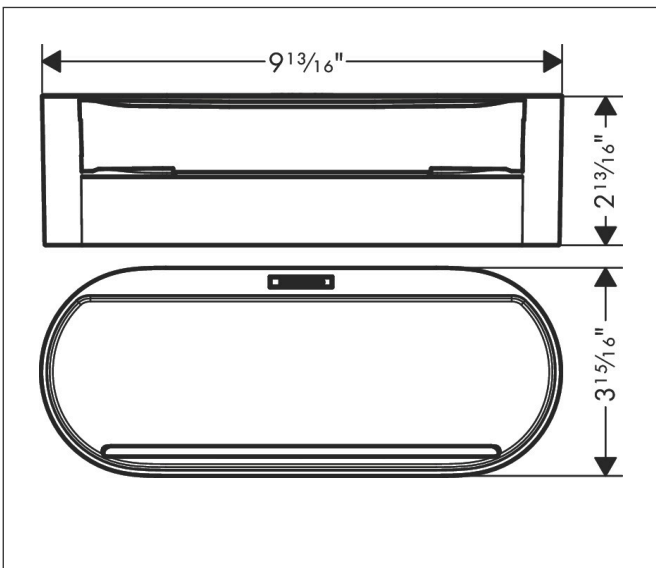

Brand hansgrohe
 Art. Name **WallStoris** Storage Basket- Deep
 Art. Nr. 27912670
 Surface matte black
 Pos. 1

Product Picture

Features

- Dyed plastic
- Recess for draining water
- Dimensions: 250 x 71 mm
- Accessory can be clicked onto the wallbar
- storage for squeegee
- ideal for storage of showering essentials such as body wash and shampoo
- dishwasher safe, easy to clean

Drawing

Technology