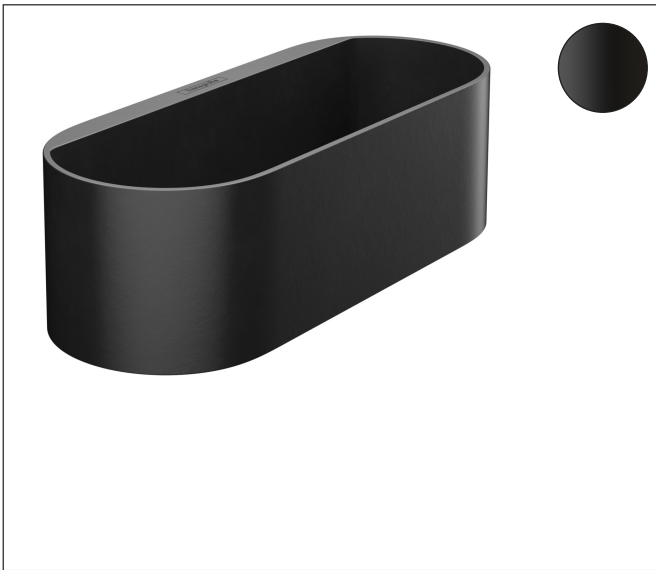

Brand hansgrohe
 Art. Name **WallStoris** Storage Basket- Deep
 Art. Nr. 27912670
 Surface matte black
 Pos. 1

Product Picture

Features

- Dyed plastic
- Recess for draining water
- Dimensions: 250 x 71 mm
- Accessory can be clicked onto the wallbar
- storage for squeegee
- ideal for storage of showering essentials such as body wash and shampoo
- dishwasher safe, easy to clean