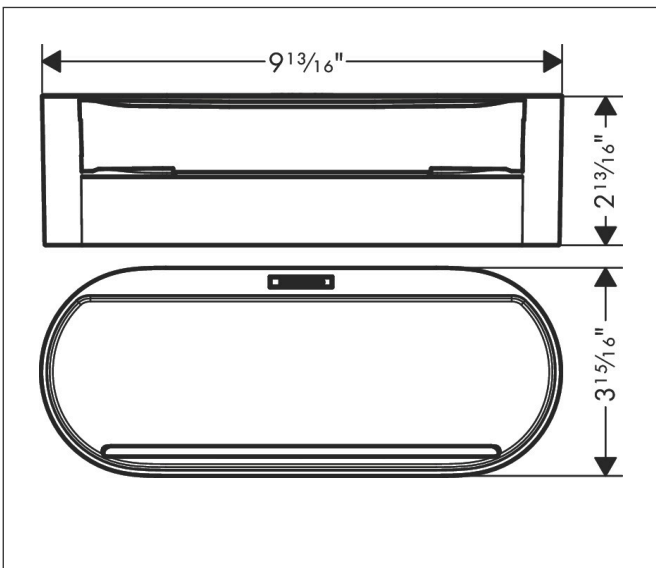

Brand hansgrohe
Art. Name **WallStoris** Storage Basket- Deep
Art. Nr. 27912700
Surface Matte White
Pos. 1

Product Picture

Features

- Dyed plastic
- Recess for draining water
- Dimensions: 250 x 71 mm
- Accessory can be clicked onto the wallbar
- storage for squeegee
- ideal for storage of showering essentials such as body wash and shampoo
- dishwasher safe, easy to clean

Drawing

Technology