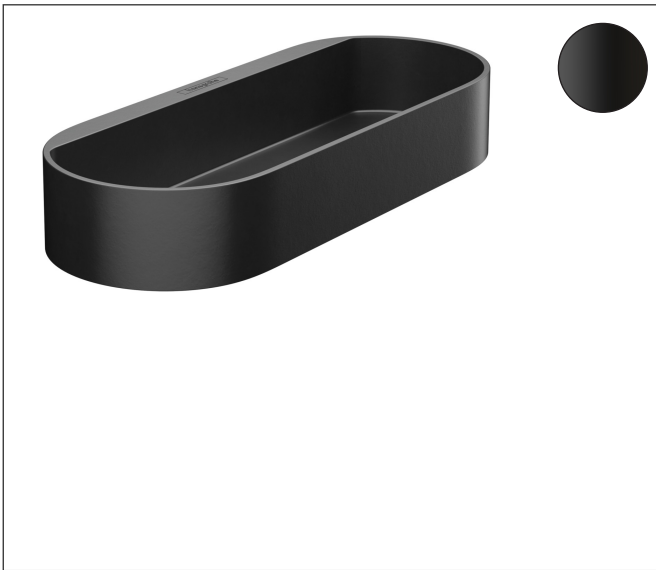

Brand hansgrohe
 Art. Name **WallStoris** Storage Basket
 Art. Nr. 27913670
 Surface matte black
 Pos. 1

Product Picture

Features

- Dyed plastic
- Recess for draining water
- Dimensions: 250 x 39 mm
- Accessory can be clicked onto the wallbar
- storage for squeegee
- ideal for storage of showering essentials such as body wash and shampoo
- dishwasher safe, easy to clean