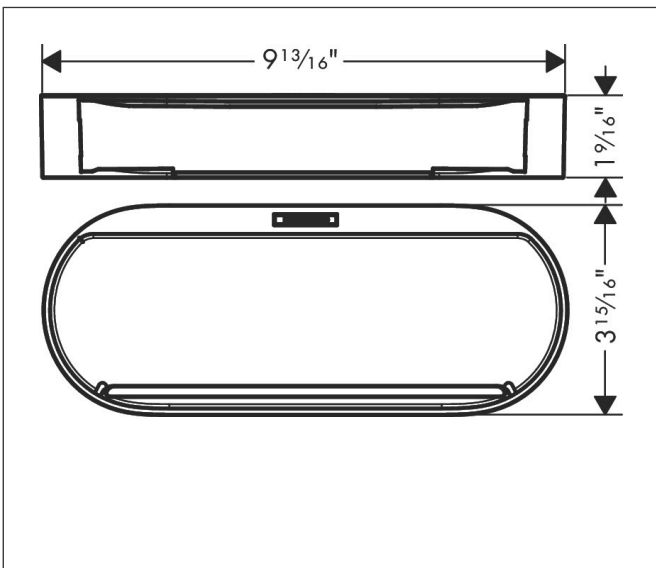

Brand hansgrohe
 Art. Name **WallStoris** Storage Basket
 Art. Nr. 27913670
 Surface matte black
 Pos. 1

Product Picture

Features

- Dyed plastic
- Recess for draining water
- Dimensions: 250 x 39 mm
- Accessory can be clicked onto the wallbar
- storage for squeegee
- ideal for storage of showering essentials such as body wash and shampoo
- dishwasher safe, easy to clean

Drawing

Technology