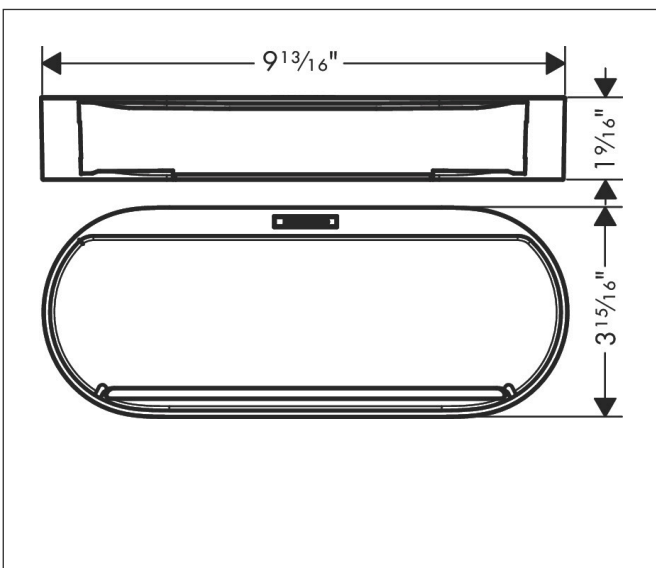

Brand hansgrohe
 Art. Name **WallStoris** Storage Basket
 Art. Nr. 27913700
 Surface Matte White
 Pos. 1

Product Picture

Features

- Dyed plastic
- Recess for draining water
- Dimensions: 250 x 39 mm
- Accessory can be clicked onto the wallbar
- storage for squeegee
- ideal for storage of showering essentials such as body wash and shampoo
- dishwasher safe, easy to clean

Drawing

Technology