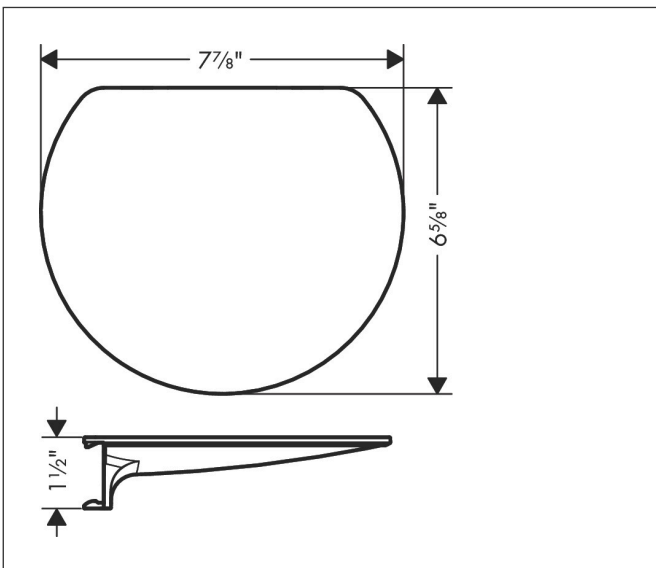

Brand hansgrohe
 Art. Name **WallStoris Shelf**
 Art. Nr. 27915670
 Surface matte black
 Pos. 1

Product Picture

Features

- Material shelf: dyed plastic
- Dimensions: 200 x 169 mm
- Accessory can be clicked onto the wallbar
- ideal to store razors, mug, candles
- dishwasher safe, easy to clean

Drawing

Technology