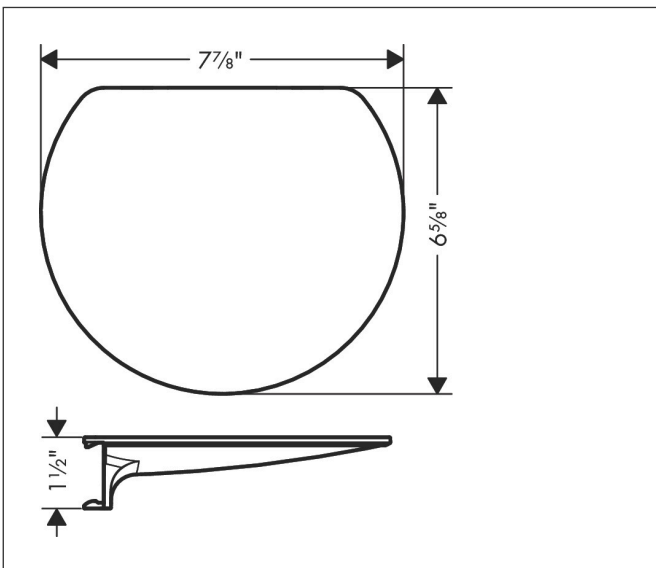

Brand hansgrohe
Art. Name **WallStoris Shelf**
Art. Nr. 27915700
Surface Matte White
Pos. 1

Product Picture

Features

- Material shelf: dyed plastic
- Dimensions: 200 x 169 mm
- Accessory can be clicked onto the wallbar
- ideal to store razors, mug, candles
- dishwasher safe, easy to clean

Drawing

Technology