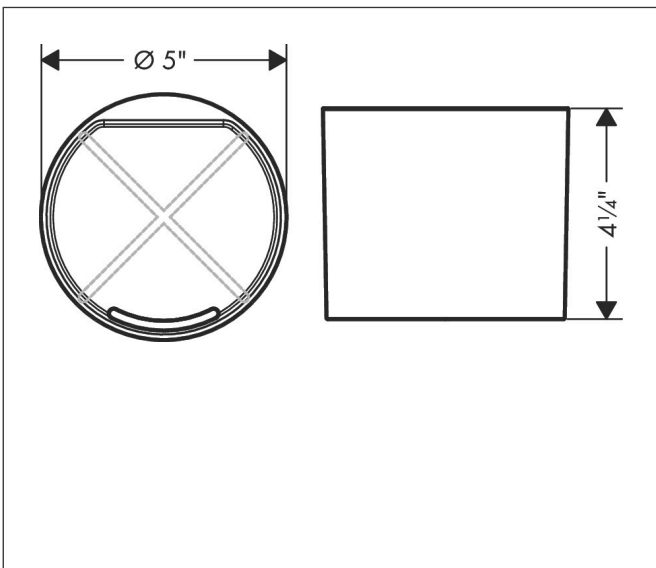

Brand hansgrohe
Art. Name **WallStoris** Tumbler
Art. Nr. 27921700
Surface Matte White
Pos. 1

Product Picture

Features

- Consists of: cup, partition wall
- Dyed plastic
- Recess for draining water
- Accessory can be clicked onto the wallbar
- ideal to store shampoo, razors, tooth paste
- with a partition that can be repositioned or removed
- dishwasher safe, easy to clean

Drawing

Technology