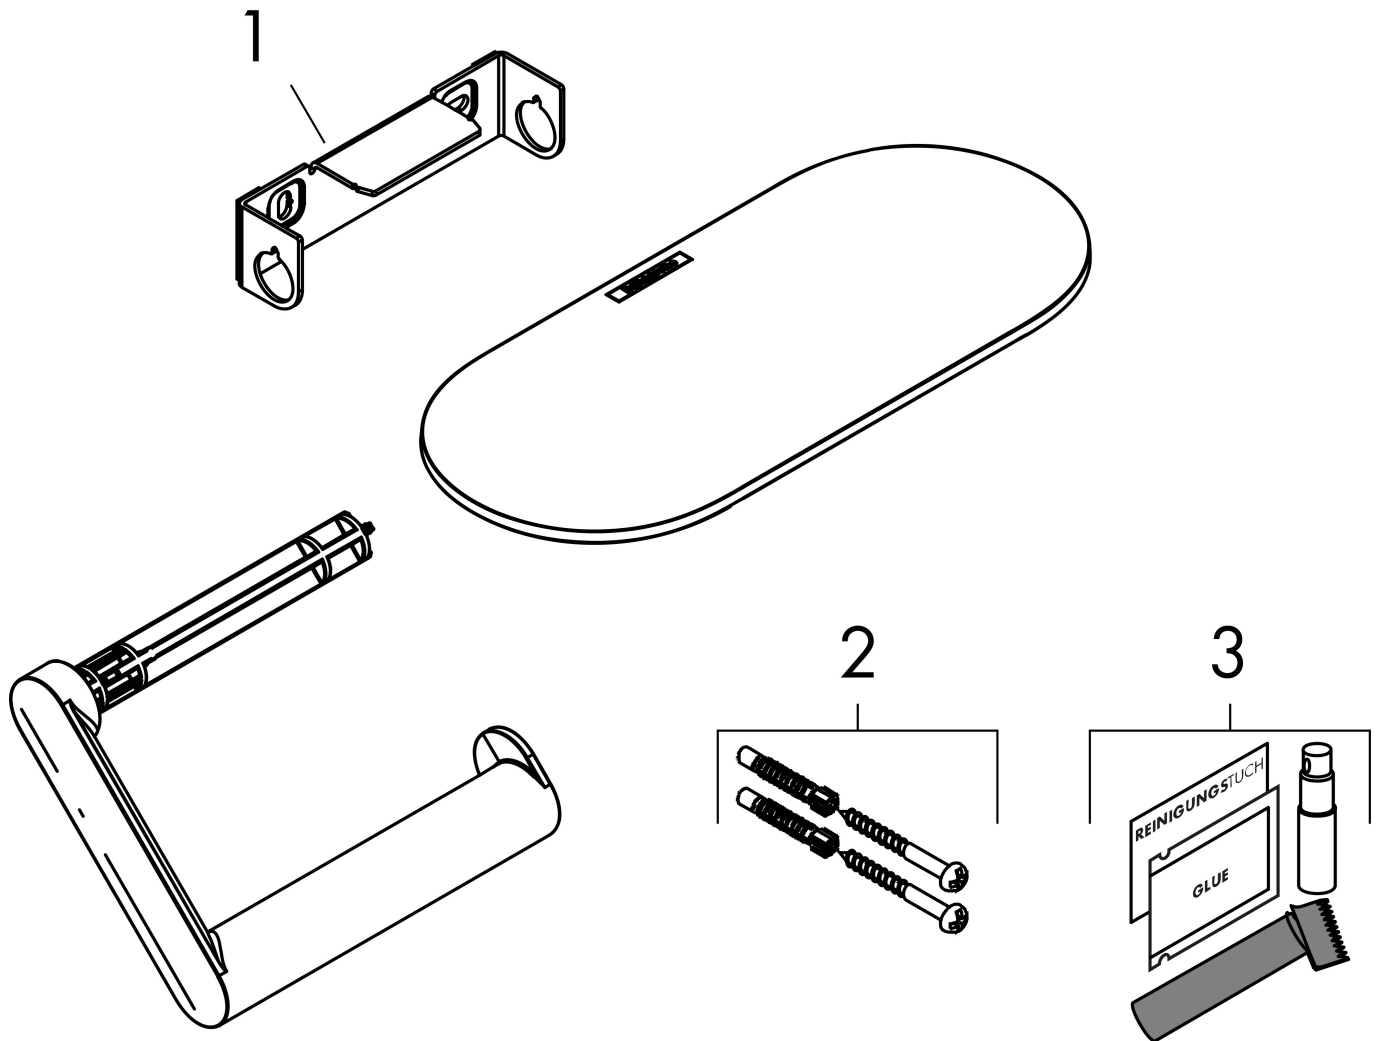

Brand hansgrohe
 Art. Name **WallStoris** Toilet Paper Holder with Shelf
 Art. Nr. 27928670
 Surface matte black
 Pos. 1

Product Picture

Features

- Wall-mounted
- Dyed plastic
- With mounting material
- Concealed fastening
- Open form - toilet paper can easily be hung
- suitable for roll widths up to 122 mm
- with storage space
- application - glue or drill
- including gluing set

Drawing

Brand hansgrohe
Art. Name **WallStoris** Toilet Paper Holder with Shelf
Art. Nr. 27928670
Surface matte black
Pos. 1

Spare Parts Drawings for build year: >10/21

Brand hansgrohe
Art. Name **WallStoris** Toilet Paper Holder with Shelf
Art. Nr. 27928670
Surface matte black
Pos. 1