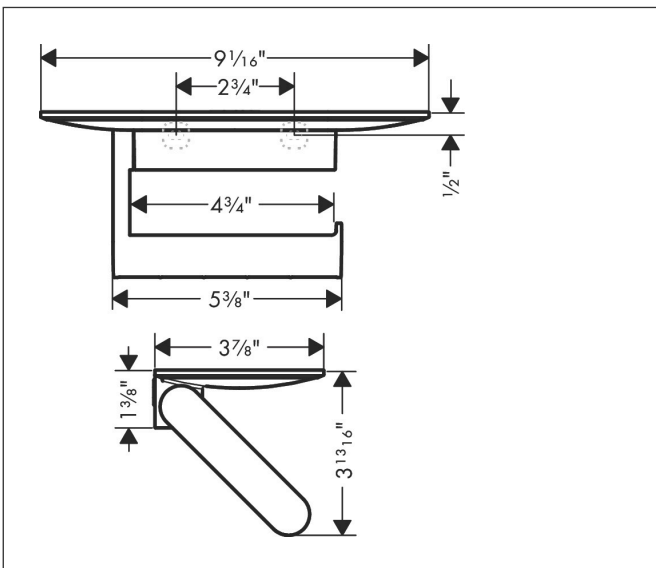

Brand hansgrohe
 Art. Name **WallStoris** Toilet Paper Holder with Shelf
 Art. Nr. 27928670
 Surface matte black
 Pos. 1

Product Picture

Features

- Wall-mounted
- Dyed plastic
- With mounting material
- Concealed fastening
- Open form - toilet paper can easily be hung
- suitable for roll widths up to 122 mm
- with storage space
- application - glue or drill
- including gluing set

Drawing

Brand hansgrohe
Art. Name **WallStoris** Toilet Paper Holder with Shelf
Art. Nr. 27928670
Surface matte black
Pos. 1

Spare Parts Drawings for build year: >10/21

Brand hansgrohe
Art. Name **WallStoris** Toilet Paper Holder with Shelf
Art. Nr. 27928670
Surface matte black
Pos. 1

Spare parts list for build year: >10/21

Pos.	Description	Article number
1	support element	94799000
2	mounting set	96179000
3	mounting kit	94450000