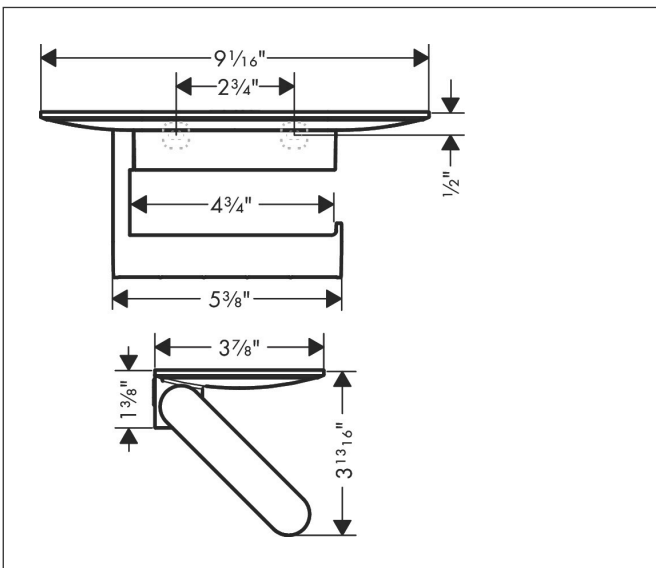

Brand hansgrohe
 Art. Name **WallStoris** Toilet Paper Holder with Shelf
 Art. Nr. 27928700
 Surface Matte White
 Pos. 1

Product Picture

Features

- Wall-mounted
- Dyed plastic
- With mounting material
- Concealed fastening
- Open form - toilet paper can easily be hung
- suitable for roll widths up to 122 mm
- with storage space
- application - glue or drill
- including gluing set

Drawing

Brand hansgrohe
Art. Name **WallStoris** Toilet Paper Holder with Shelf
Art. Nr. 27928700
Surface Matte White
Pos. 1

Spare Parts Drawings for build year: >10/21

Brand hansgrohe
 Art. Name **WallStoris** Toilet Paper Holder with Shelf
 Art. Nr. 27928700
 Surface Matte White
 Pos. 1

Spare parts list for build year: >10/21

Pos.	Description	Article number
1	support element	94799000
2	mounting set	96179000
3	mounting kit	94450000