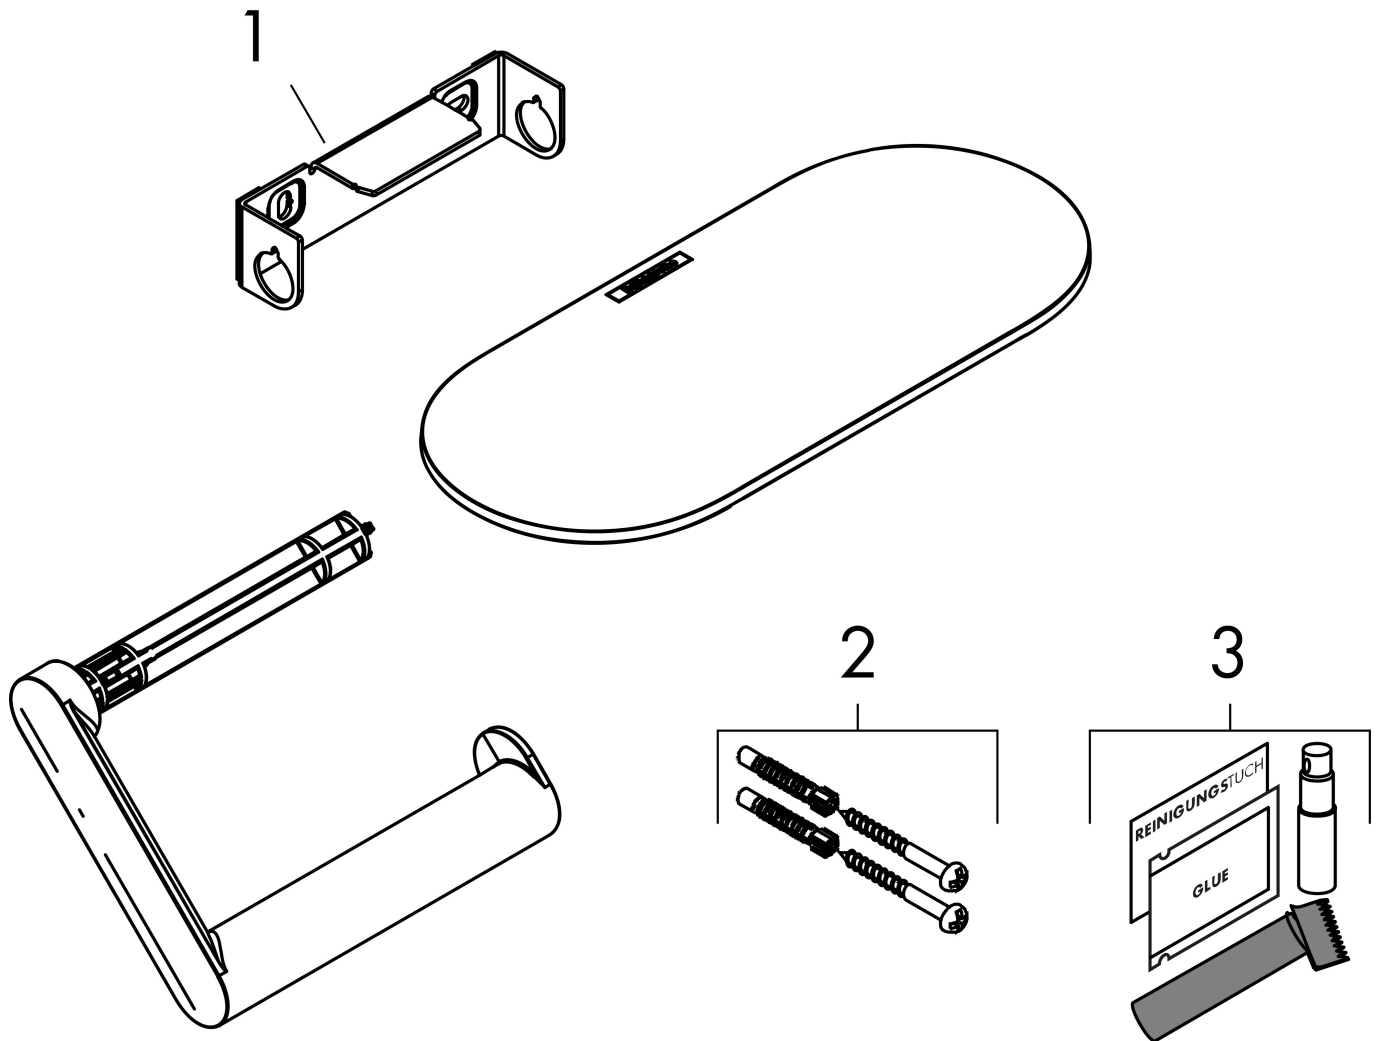

Brand hansgrohe
 Art. Name **WallStoris** Toilet Paper Holder with Shelf
 Art. Nr. 27928700
 Surface Matte White
 Pos. 1

Product Picture

Features

- Wall-mounted
- Dyed plastic
- With mounting material
- Concealed fastening
- Open form - toilet paper can easily be hung
- suitable for roll widths up to 122 mm
- with storage space
- application - glue or drill
- including gluing set

Drawing

Brand hansgrohe
Art. Name **WallStoris** Toilet Paper Holder with Shelf
Art. Nr. 27928700
Surface Matte White
Pos. 1

Spare Parts Drawings for build year: >10/21

Brand hansgrohe
 Art. Name **WallStoris** Toilet Paper Holder with Shelf
 Art. Nr. 27928700
 Surface Matte White
 Pos. 1