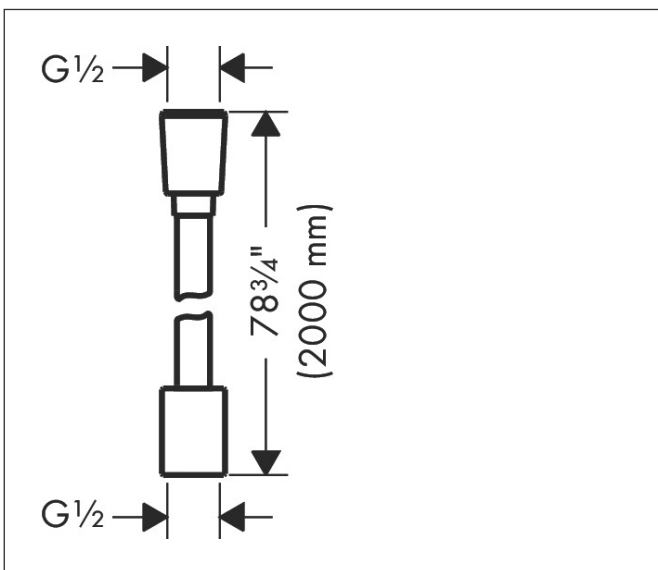

Drawing

Certificates/approvals