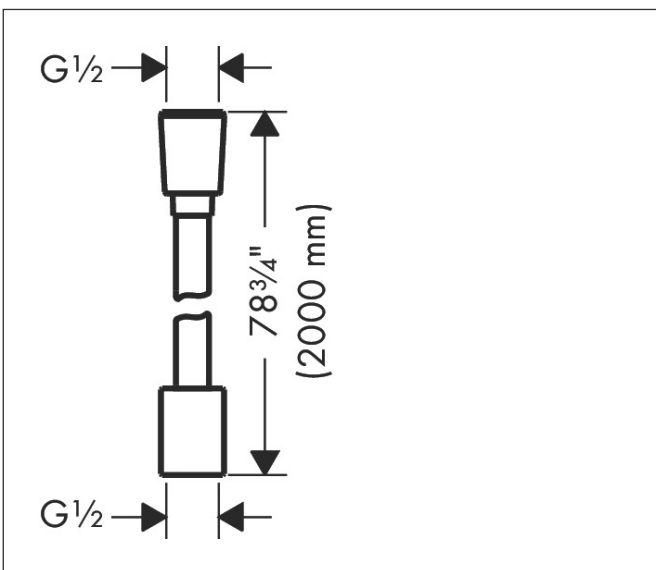

Drawing

Certificates/approvals