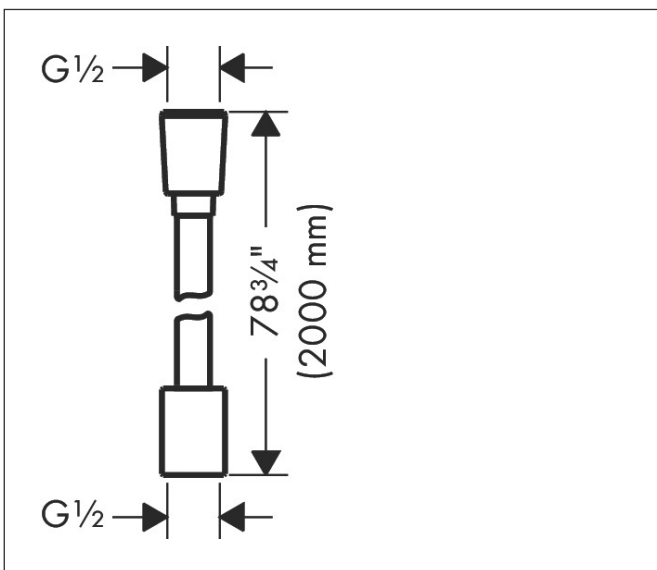

Drawing

Certificates/approvals